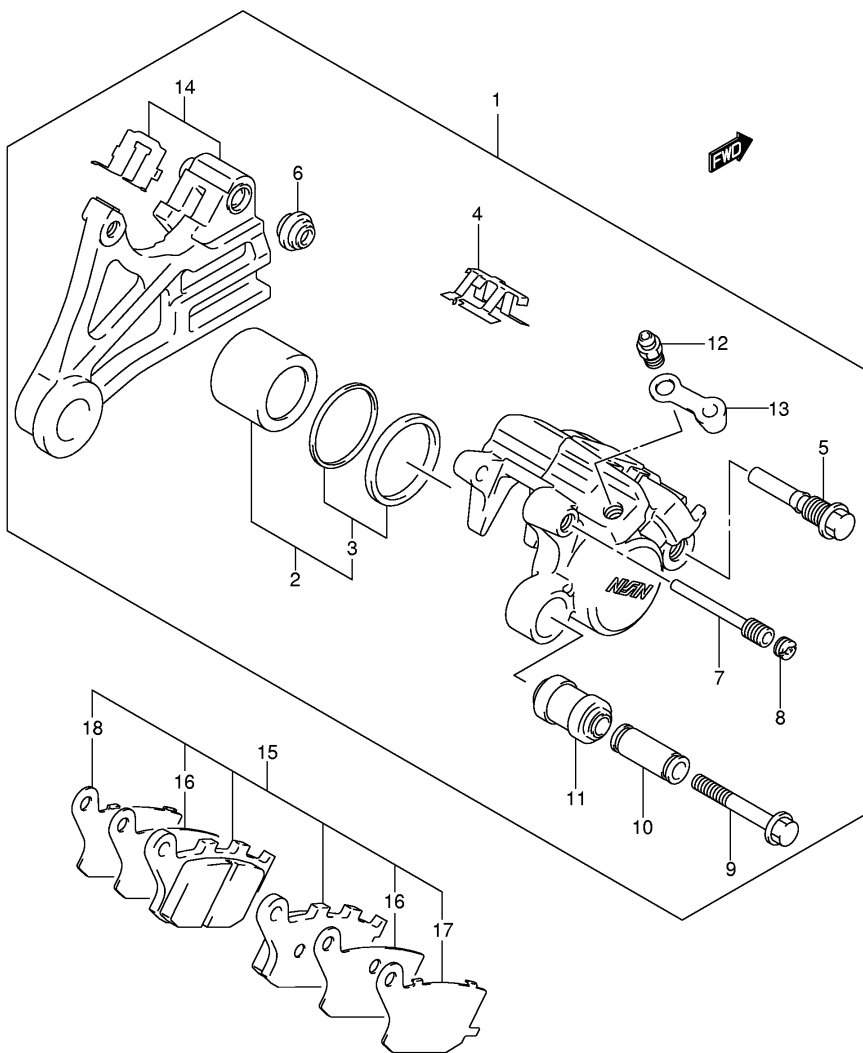

FIG.68

Ref No	Part No	Description
1	69100-06G00-999	Caliper Assy, Rear
2	69100-04810	• Piston Set
3	69100-04820	• Seal Set, Piston
4	69115-06G00	• Spring, Pad
5	69105-04F00	• Bolt
6	59303-14500	• Boot
7	69141-40F00	• Pin, Hanger
8	59146-21E10	• Plug
9	69182-04F00	• Bolt
10	69185-04F00	• Sleeve
11	69186-04F00	• Boot
12	59121-01A00	• Bleeder
13	59122-01A00	• Cap
14	69150-06G00	• Bracket
15	69100-06830	Pad & Retainer Set
16	69132-06G00	• Insulator
17	69133-06G00	• Retainer
18	69134-06G00	• Retainer