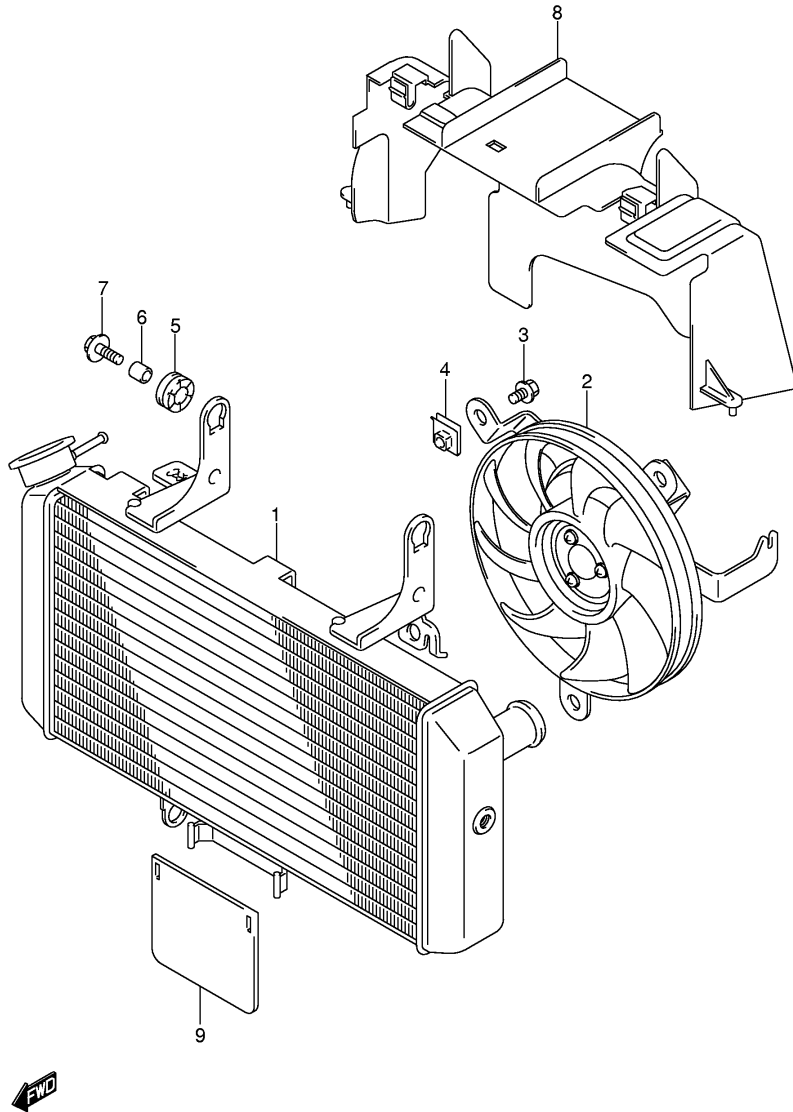

FIG.19

Ref No	Part No	Description
1	17710-27G00	Radiator Assy, Water
2	17800-27G00	Fan Assy, Radiator
3	17711-40F00	Bolt
4	17712-40F00	Nut
5	09320-10051	Cushion
6	09180-06290-A05	Spacer (6.5x10x12)
7	09118-06097-A05	Bolt (6x25)
8	17760-27G00	Shield, Radiator Heat
9	17781-17G00	Rubber, Radiator Under