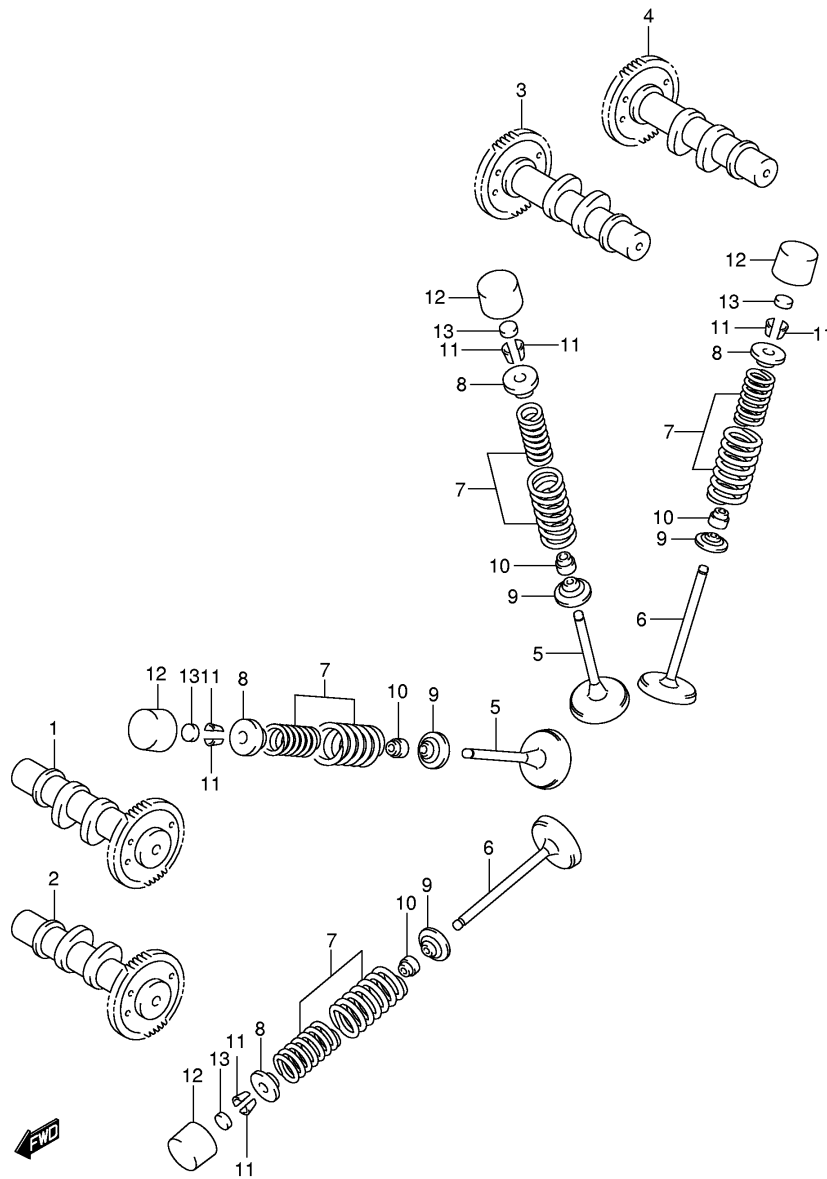

FIG.9

Ref No	Part No	Description
1	12710-27G00	Camshaft, Intake Front
2	12720-20F00	Camshaft, Exhaust Front
3	12730-27G00	Camshaft, Intake Rear
4	12740-20F00	Camshaft, Exhaust Rear
5	12911-46E00	Valve, Intake
6	12912-20F00	Valve, Exhaust
7	12920-33E10	Spring Set, Valve
8	12931-33E10	Retainer, Valve Spring
9	12933-39E00	Seat, Valve Spring
10	09289-04002	Oil Seal (4.5x10x8)
11	12932-17E50	Cotter, Valve
12	12891-17E00	Tappet
13	12892-05C00-120	Shim, Tappet (t:1.20)
13	12892-05C00-125	Shim, Tappet (t:1.25)
13	12892-05C00-130	Shim, Tappet (t:1.30)
13	12892-05C00-135	Shim, Tappet (t:1.35)
13	12892-05C00-140	Shim, Tappet (t:1.40)
13	12892-05C00-145	Shim, Tappet (t:1.45)
13	12892-05C00-150	Shim, Tappet (t:1.50)
13	12892-05C00-155	Shim, Tappet (t:1.55)
13	12892-05C00-160	Shim, Tappet (t:1.60)
13	12892-05C00-165	Shim, Tappet (t:1.65)
13	12892-05C00-170	Shim, Tappet (t:1.70)
13	12892-05C00-175	Shim, Tappet (t:1.75)
13	12892-05C00-180	Shim, Tappet (t:1.80)
13	12892-05C00-185	Shim, Tappet (t:1.85)
13	12892-05C00-190	Shim, Tappet (t:1.90)
13	12892-05C00-195	Shim, Tappet (t:1.95)
13	12892-05C00-200	Shim, Tappet (t:2.00)
13	12892-05C00-205	Shim, Tappet (t:2.05)
13	12892-05C00-210	Shim, Tappet (t:2.10)
13	12892-05C00-215	Shim, Tappet (t:2.15)
13	12892-05C00-220	Shim, Tappet (t:2.20)
14	12800-05830	Shim Set, Tappet
15	99000-69491	• . Case, Tappet Shim

DL650K7 E02_009
CAM SHAFT/VALVE