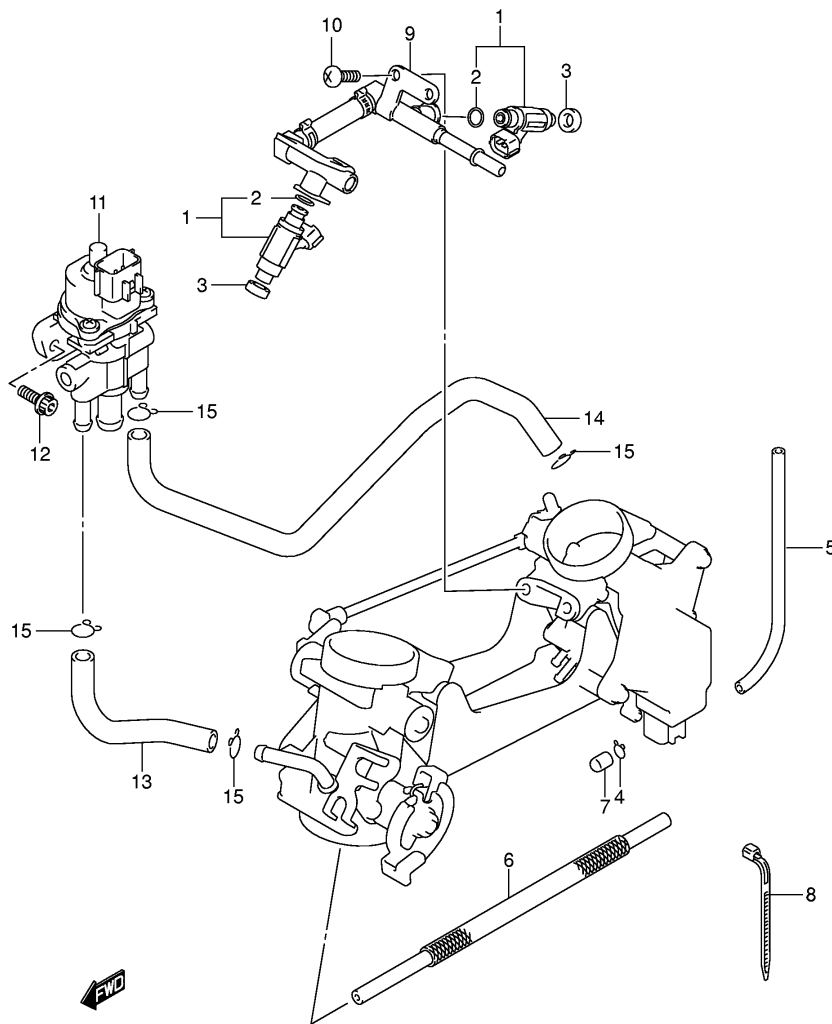

DL650K7 E02\_009  
CAM SHAFT/VALVE

FIG.10

Ref No	Part No	Description
1	12760-19F00	Chain, Camshaft Drive
2	12771-19F00	Guide, Cam Chain No.1
3	12782-19F00	Guide, Cam Chain No.2
4	07130-06123	Bolt
5	12811-17G00	Tensioner, Cam Chain
6	12812-35C00	Bolt, Cam Chain Tensioner
7	08211-06181	Washer
8	12830-27G00	Adjuster Assy, Tensioner Front
9	12837-24F10	• . Gasket, Tensioner Adjuster
10	12831-39F00	• . Spring
11	12830-27G10	Adjuster Assy, Tensioner Rear
12	12837-24F10	• . Gasket, Tensioner Adjuster
13	12831-39F00	• . Spring
14	12833-17G00	Plug, Tensioner Adjuster
15	12837-27G00	Gasket, Tensioner Adjuster
16	07130-06253	Bolt

FIG.11

Ref No	Part No	Description
1	13405-27G20	Throttle Body
2	13269-33E00	• . Screw
3	13268-48700	• . Spring
4	13606-47A00	• . Washer
5	13295-29900	• . O Ring
6	13580-27G20	• . Sensor Assy
7	13575-29G00	• . O Ring
8	13605-02F00	• . Screw
9	13552-17G00	• . Rod Assy
10	13552-16G00	• . Rod Assy

FIG.12

Ref No	Part No	Description
1	15710-27G00	Injector Assy
2	15717-16G00	• O Ring
3	15722-29G00	Seal
4	09401-06101	Clip
5	13683-16G30	Hose
6	13683-27G20	Hose
7	13274-84000	Cap
8	13671-02F00	Clamp
9	15730-17G00	Delivery Pipe Assy
10	13602-06128	Bolt
11	18117-27G00	Valve, Isc
12	07120-0616A	Bolt
13	13697-27G00	Hose, Isc Valve Fr
14	13698-27G00	Hose, Isc Valve Rr
15	09401-11101	Clip

FIG.15

Ref No	Part No	Description
1	16400-20F00	Pump Assy, Engine Oil
2	07130-0625A	Bolt
3	16331-19F00	Gear, Eng Oil Pump Driven (nt:34)
4	09181-10158	Shim
5	09261-04001	Pin (4x18.5)
6	08331-31106	Circlip
7	16440-17C20	Valve Assy, Oil Relief
8	16520-32E00	Strainer, Engine Oil
9	16523-17G00	Cap, Oil Strainer
10	01547-0612A	Bolt
11	16510-03G00-X07	Filter Assy, Engine Oil
12	16321-19F00	Gear, Engine Oil Pump Drive
13	09261-06002	Roller (od:6,l:6)
14	08331-31383	Circlip