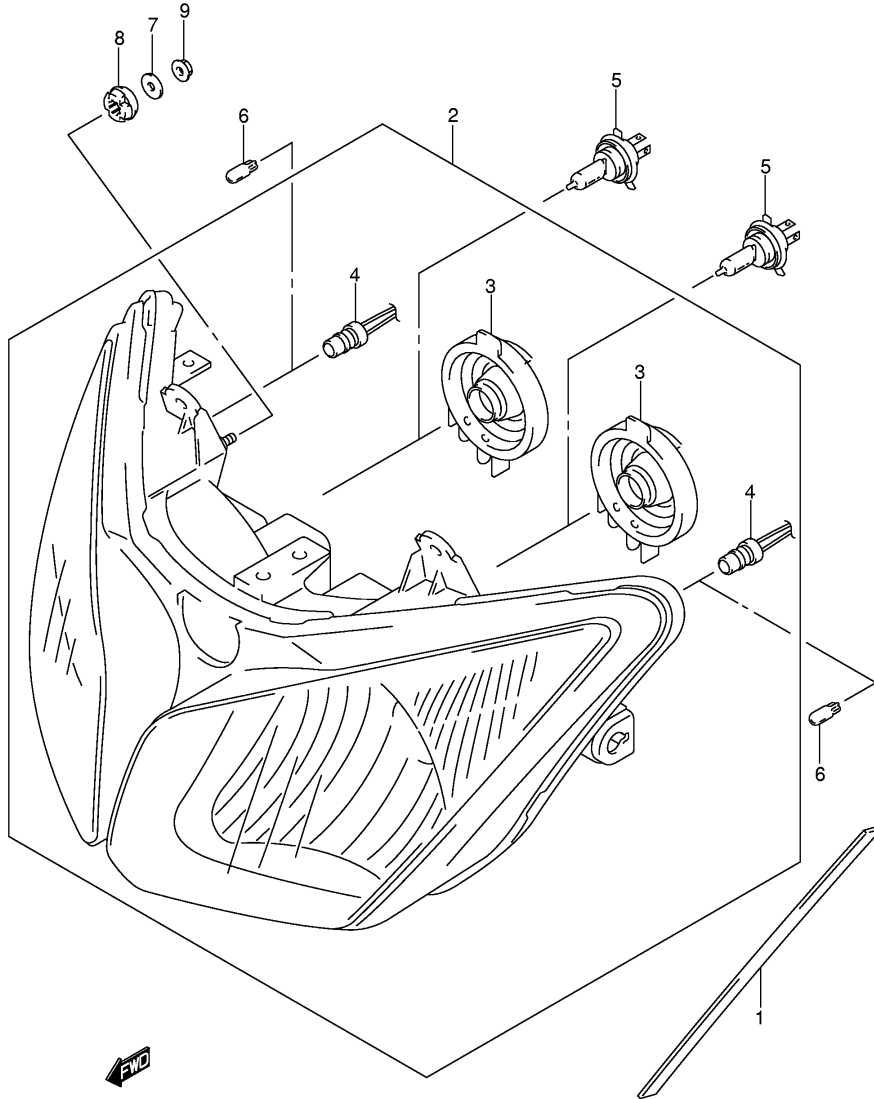

FIG.30

Ref No	Part No	Description
1	33652-06G10	Cushion, Headlamp
2	35100-06G20-999	Headlamp Assy
2	35100-06G50-999	Headlamp Assy
3	35125-77A00	• . Cover, Socket
4	36118-06G50	• . Cord Assy
5	09471-12182	Bulb (12v60/55w,h4)
6	09471-12216	Bulb (12v5w)
7	09160-06088	Washer (6.5x20x1.6)
8	09320-09010	Cushion, Headlamp
9	08310-00063	Nut

DL650K7 E02_030
HEAD LAMP