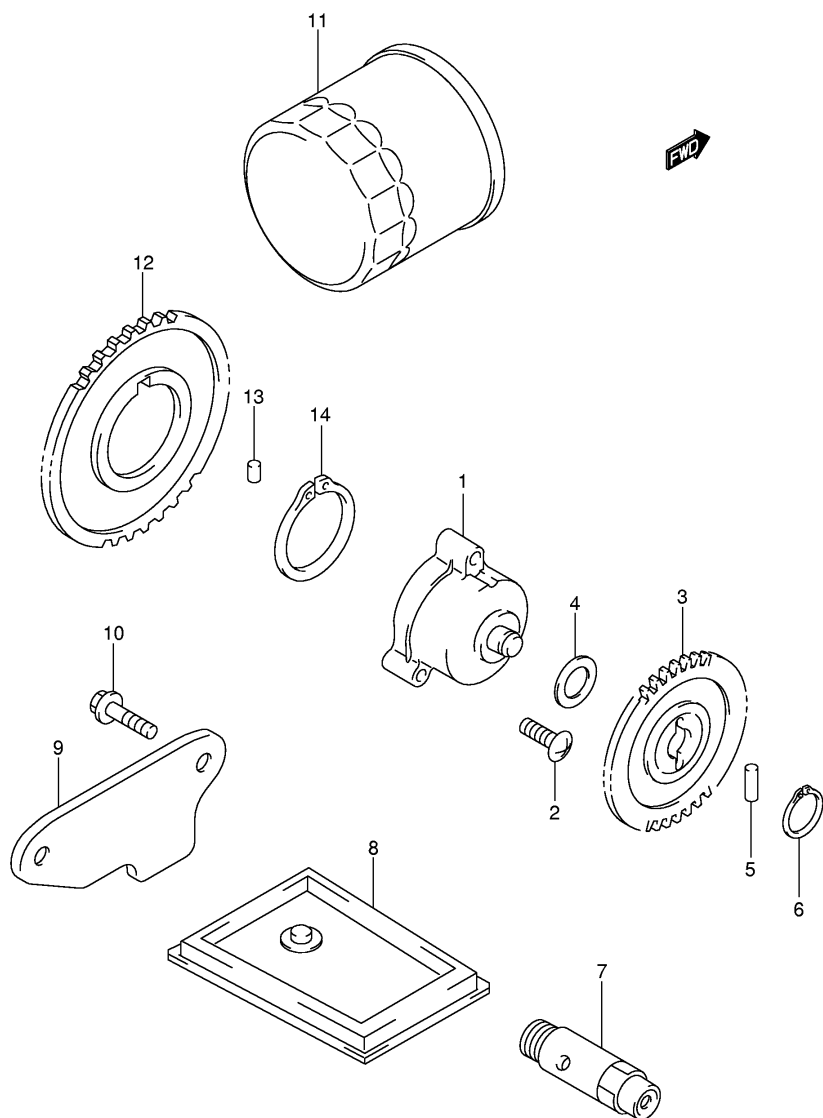

FIG.12

Ref No	Part No	Description
1	15710-27G00	Injector Assy
2	15717-16G00	• O Ring
3	15722-29G00	Seal
4	09401-06101	Clip
5	13683-16G30	Hose
6	13683-27G20	Hose
7	13274-84000	Cap
8	13671-02F00	Clamp
9	15730-17G00	Delivery Pipe Assy
10	13602-06128	Bolt
11	18117-27G00	Valve, Isc
12	07120-0616A	Bolt
13	13697-27G00	Hose, Isc Valve Fr
14	13698-27G00	Hose, Isc Valve Rr
15	09401-11101	Clip

FIG.13

Ref No	Part No	Description
1	13700-27G10	Cleaner Assy, Air
2	13740-27G00	. Cap, Air Cleaner
3	13891-27G00	•• .. Tube, Inlet
4	13881-27G10	. Tube, Outlet A
5	13882-27G10	. Tube, Outlet B
6	13786-27G10	. Filter, Breather
7	13826-17G00	. Clamp, Outlet Tube Rear
8	13780-27G10	. Filter, Air Cleaner
9	13746-06G00	•• .. Gasket
10	03141-0516A	. Screw
11	13878-10G00	. Plug
12	09401-14301	. Clip
13	13851-27G00	Tube, Breather Crankcase
14	13852-27G10	Tube, Breather Crankcase
15	09401-15101	Clip
16	18590-17G01	Sensor, Boost Rh
17	03541-0516A	Screw
18	18591-41F00	Sensor, Boost Lh
19	18595-41F00	Holder
20	13650-41F10	Sensor Air Temp
21	13655-41F10	. O Ring
22	03511-0516A	Screw
23	09168-12017	Gasket
24	13865-27G00	Hose, Isc Valve
25	09401-15101	Clip

FIG.15

Ref No	Part No	Description
1	16400-20F00	Pump Assy, Engine Oil
2	07130-0625A	Bolt
3	16331-19F00	Gear, Eng Oil Pump Driven (nt:34)
4	09181-10158	Shim
5	09261-04001	Pin (4x18.5)
6	08331-31106	Circlip
7	16440-17C20	Valve Assy, Oil Relief
8	16520-32E00	Strainer, Engine Oil
9	16523-17G00	Cap, Oil Strainer
10	01547-0612A	Bolt
11	16510-03G00-X07	Filter Assy, Engine Oil
12	16321-19F00	Gear, Engine Oil Pump Drive
13	09261-06002	Roller (od:6,l:6)
14	08331-31383	Circlip