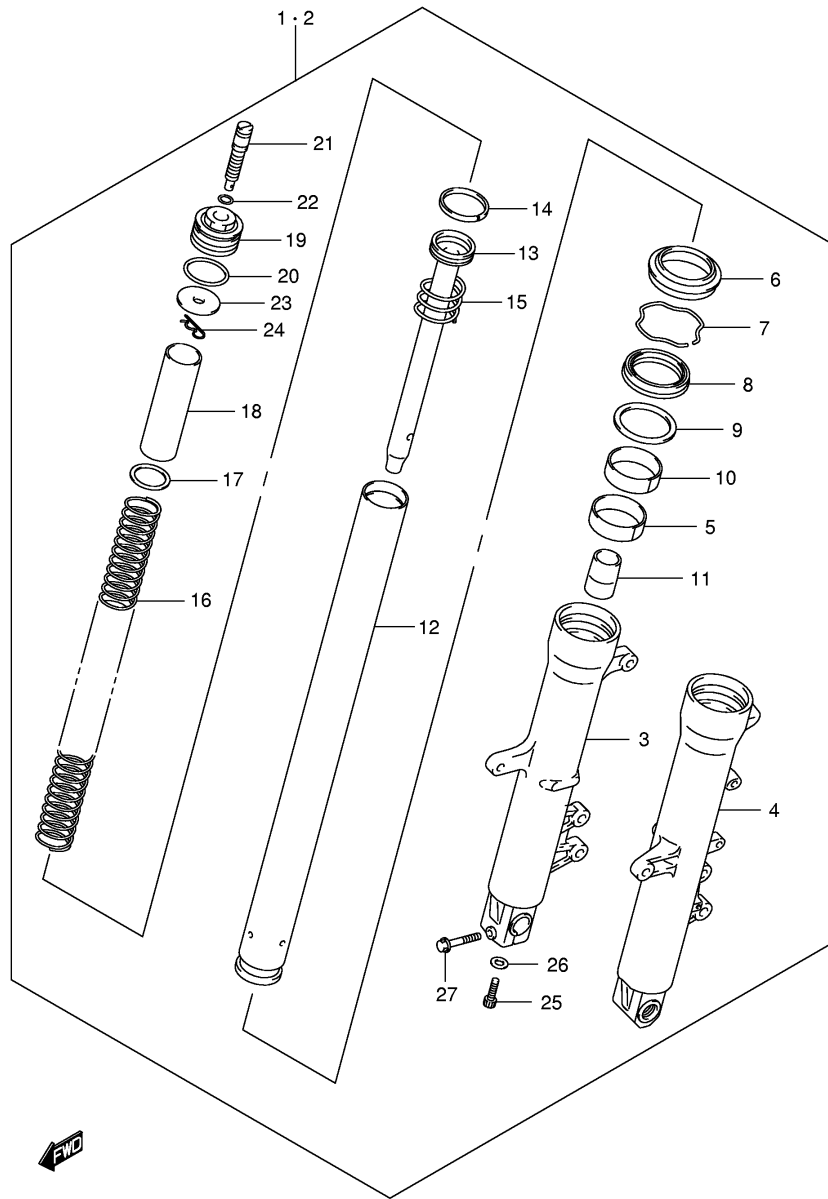

FIG.55

Ref No	Part No	Description
1	51103-27G20	Damper Assy, Front Fork Rh
2	51104-27G20	Damper Assy, Front Fork Lh
3	51131-27G20	. Tube, Outer Rh
4	51141-27G20	. Tube, Outer Lh
5	51121-03F00	. Bush, Slide
6	51173-27G00	. Seal, Dust
7	51556-38B00	. Ring, Stopper
8	51553-27G00	. Seal, Oil
9	51168-17C00	. Spacer, Seal
10	51152-13E00	. Bush, Guide
11	51195-27G00	. Piece, Oil Lock
12	51110-27G00	. Tube, Inner
13	51146-27G00	. Cylinder
14	51196-27G00	. Ring, Piston
15	51177-14D00	. Spring, Rebound
16	51171-27G00	. Spring, Front
17	51186-17C00	. Seat, Spring, Lower
18	51176-27G00	. Collar, Spring
19	51189-27G00	. Bolt, Fork
20	51117-17C00	. O Ring
21	51185-27G00	. Adjuster Bolt, Spring
22	51187-14D00	. O Ring
23	51186-12C00	. Seat, Spring
24	51188-32B00	. Pin, Seat Spring
25	51147-48130	. Bolt
26	51148-36011	. Gasket
27	51328-03FK0	. Bolt