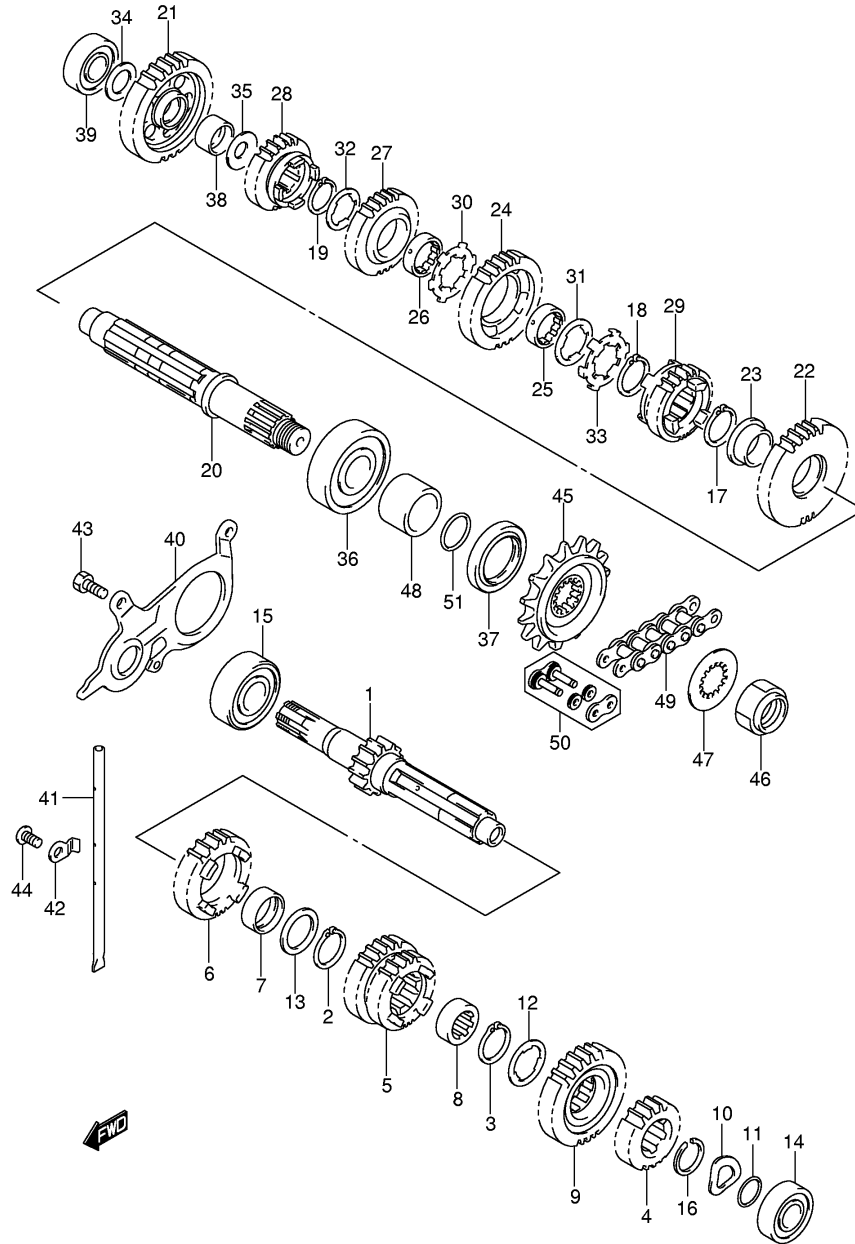

FIG.23

Ref No	Part No	Description
1	24120-27G00	Shaft, Counter (nt:13)
2	24127-19F00	Circlip, 5th Drive Gear
3	24127-19F00	Circlip, 6th Drive Gear
4	24221-20F00	Gear, 2nd Drive (nt:18)
5	24231-20F03	Gear, 3rd & 4th Drive
6	24251-20F02	Gear, 5th Drive (nt:26)
7	24252-19F00	Bush, 5th Drive
8	24252-38A10	Bush, 6th Drive
9	24261-20F00	Gear, 6th Drive (nt:27)
10	09164-17007	Washer, Counter Wave
11	09280-17001	O Ring (d:1.0,id:16.8)
12	09167-25021	Washer, 6th Drive
13	09181-25167	Washer, 5th Drive
14	09262-17046	Bearing, Cntr Shaft Lh
15	09262-20116	Bearing, Cntr Shaft Rh
16	09380-25012	Ring, 2nd Drive
17	24127-19F00	Circlip, 2nd Driven
18	24127-19F00	Circlip, 3rd Driven
19	24127-19F00	Circlip, 4th Driven
20	24130-19F01	Shaft, Drive
21	24311-20F00	Gear, 1st Driven (nt:32)
22	24321-20F00	Gear, 2nd Driven (nt:32)
23	24322-19F00	Bush, 2nd Driven
24	24331-20F00	Gear, 3rd Driven (nt:29)
25	24332-24510	Bush, 3rd, Driven
26	24332-24510	Bush, 4th Driven
27	24341-20F00	Gear, 4th Driven (nt:27)
28	24351-20F02	Gear, 5th Driven (nt:25)
29	24361-20F01	Gear, 6th Driven (nt:23)
30	09167-25013	Lock Washer, 3rd Driven
31	09167-25021	Washer, 3rd Driven
32	09167-25021	Washer, 4th Driven
33	09169-25001	Washer, 3rd Driven Lock
34	09181-17195	Washer, 1st Driven
35	09181-20195	Washer, 1st Driven
36	09262-25125	Bearing, Drive Shaft Lh
37	09283-36003	Seal, Drive Shaft
38	09300-20032	Bush, 1st Driven
39	09262-17023	Bearing, Drive Shaft Rh
40	24751-19F00	Retainer, Drive Shaft Oil Seal
41	24881-12C20	Guide, T/m Oil
42	24885-12C10	Retainer, Transmission Oil
43	01500-0612A	Bolt
44	02112-0612A	Screw
45	27510-20F00	Sprocket, Engine (nt:15)
46	09159-20004	Nut, Engine Sprocket
47	09167-25027	Washer
48	27531-19F01	Spacer, Engine Sprocket
49	27600-32C10-118	Chain Assy (did525v8,118le)
50	27620-32C10	Joint Set, Chain
51	09280-24010	O Ring (d:2.4,id:23.7)