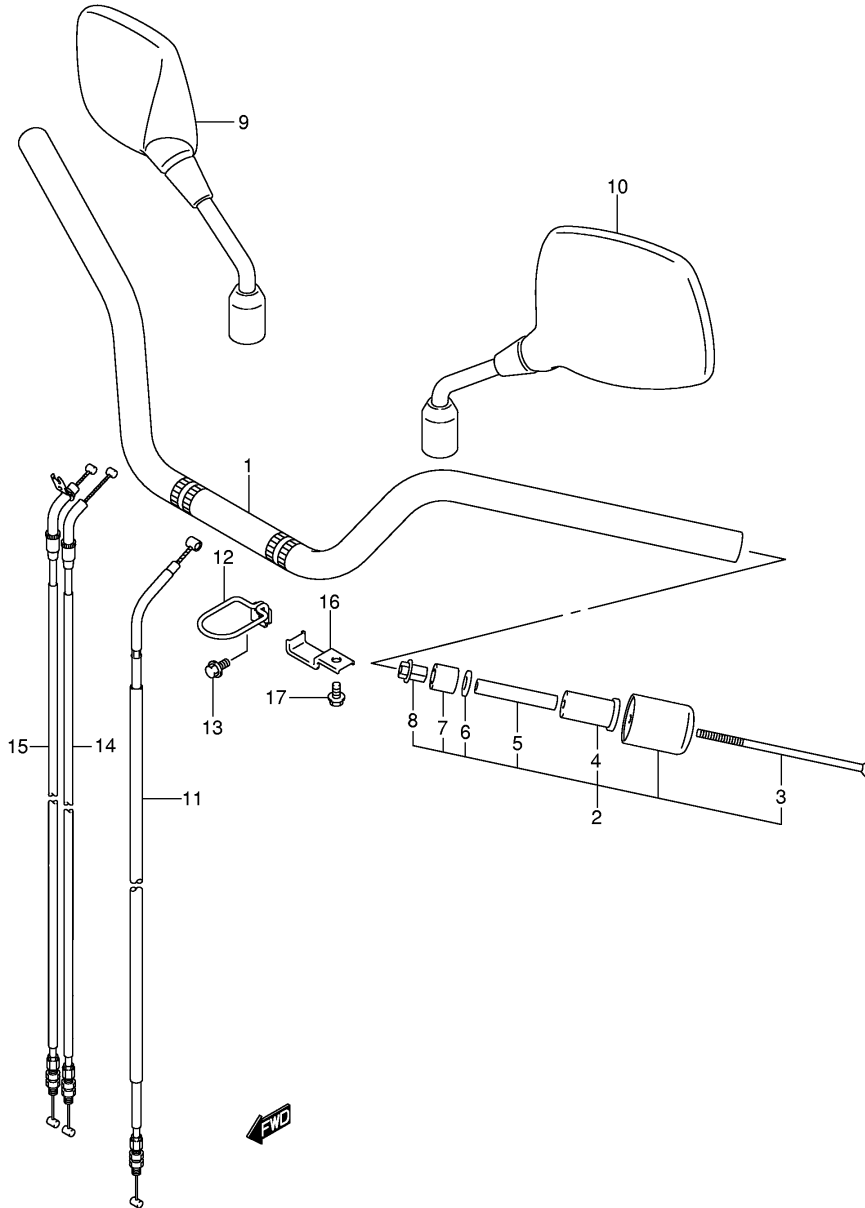

FIG.45

Ref No	Part No	Description
1	56111-27G20	Handlebar
2	56200-16840	Balancer Set, Handlebar
3	09127-06018	• . Screw
4	56272-06G00	• . Expander, Outer
5	56276-17D00	• . Spacer
6	09160-06131	• . Washer
7	56272-10G00	• . Expander, Inner
8	56273-10G00	• . Nut
9	56500-04F21	Mirror Assy, Rear View Rh
10	56600-04F21	Mirror Assy, Rear View Lh
11	58200-27G00	Cable Assy, Clutch
12	58620-27G00	Guide, Clutch Cable
13	01547-06123	Bolt
14	58300-27G10	Cable Assy, Throttle No.1
15	58300-27G20	Cable Assy, Throttle No.2
16	58621-27G10	Guide, Cable
17	02162-0612A	Bolt

DL650K7 E02_045
HANDLE BAR