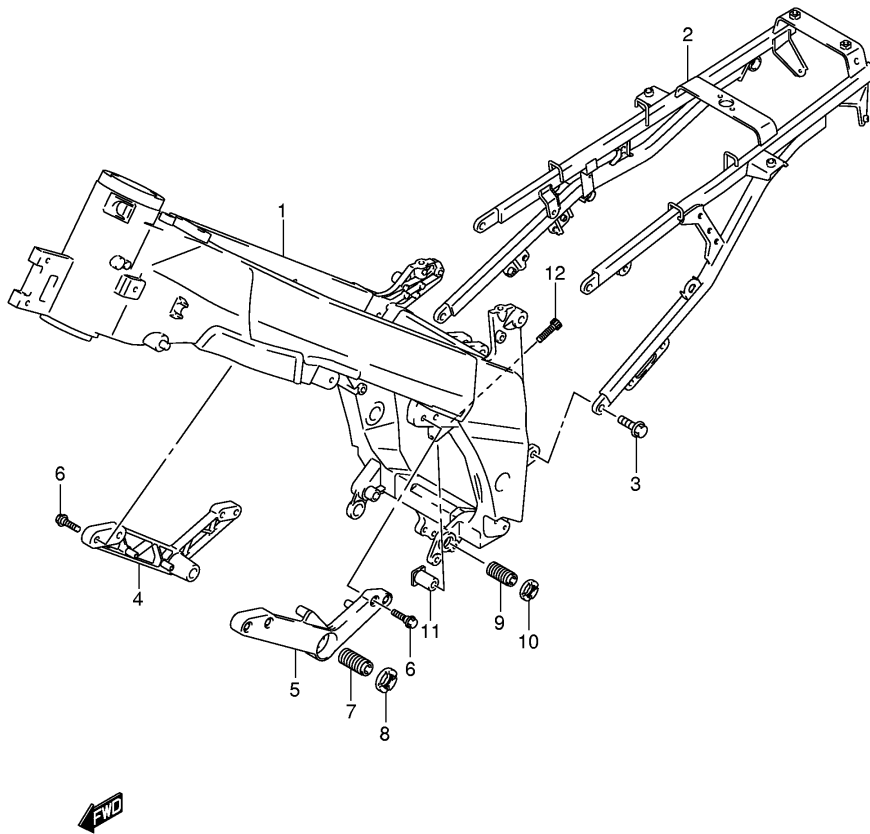

FIG.36

Ref No	Part No	Description
1	41100-27G10-YAP	Frame (black)
2	41200-06G60	Rail, Seat
3	09103-10379	Bolt
4	41911-06G70-YAP	Bracket, Mount Rh (black)
5	41912-06G70-YAP	Bracket, Mount Lh (black)
6	09106-08175	Bolt
7	41923-16G00	Bolt, Adjuster Center
8	41922-19F00	Nut, Adjuster Center
9	41921-16G00	Bolt, Adjuster Lower
10	41922-33E00	Nut, Adjuster Lower
11	41941-19F01	Spacer, Adjuster Upper
12	09106-08168	Bolt