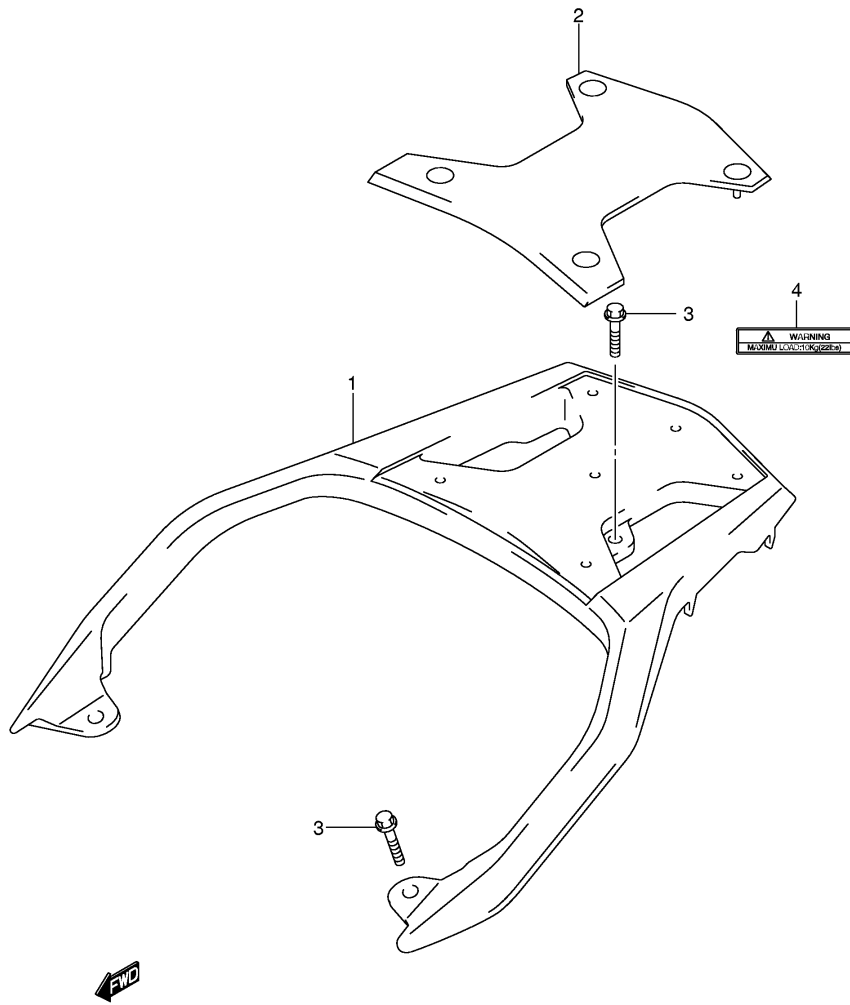

FIG.39

Ref No	Part No	Description
1	46311-06G00-YKV	Carrier, Sport (black)
2	46321-06G00	Mat, Carrier
3	09103-08391	Bolt
4	68391-06G00	Label, Carrier