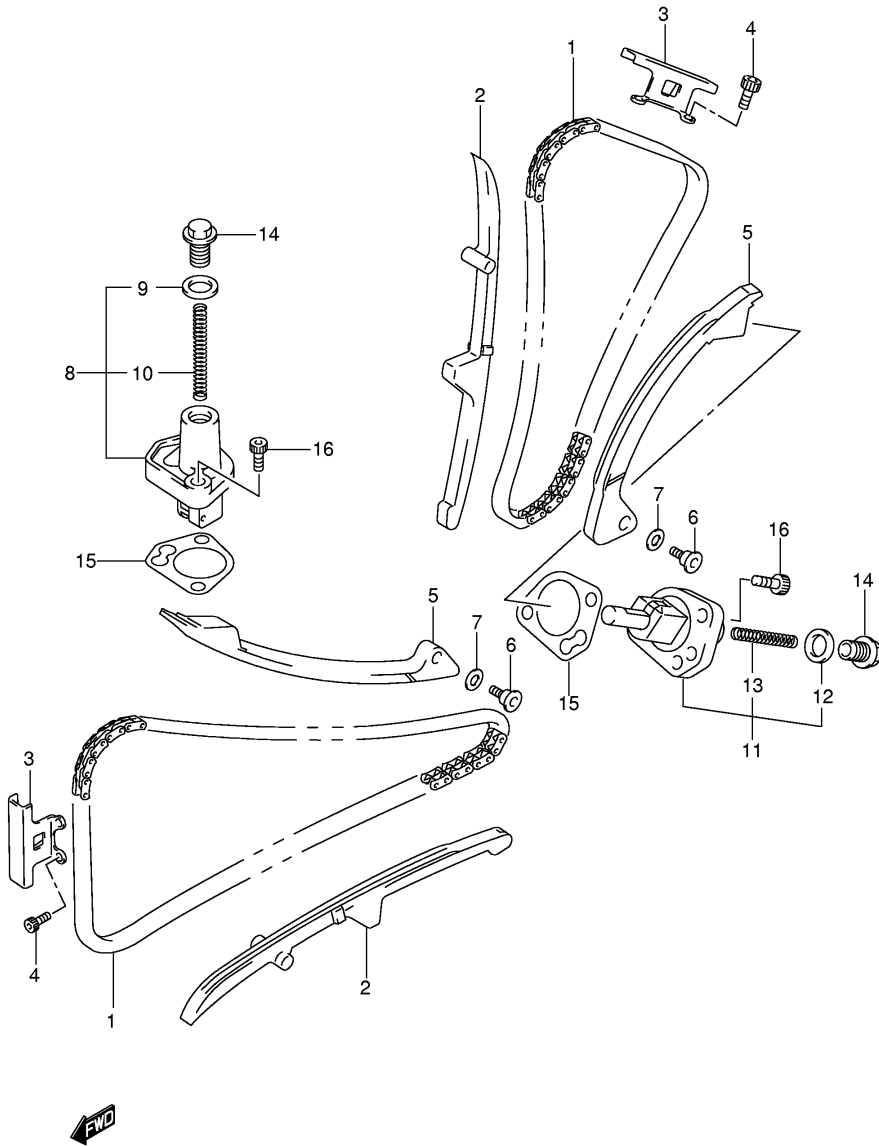

FIG.10

Ref No	Part No	Description
1	12760-19F00	Chain, Camshaft Drive
2	12771-19F00	Guide, Cam Chain No.1
3	12782-19F00	Guide, Cam Chain No.2
4	07130-06123	Bolt
5	12811-17G00	Tensioner, Cam Chain
6	12812-35C00	Bolt, Cam Chain Tensioner
7	08211-06181	Washer
8	12830-27G00	Adjuster Assy, Tensioner Front
9	12837-24F10	• . Gasket, Tensioner Adjuster
10	12831-39F00	• . Spring
11	12830-27G10	Adjuster Assy, Tensioner Rear
12	12837-24F10	• . Gasket, Tensioner Adjuster
13	12831-39F00	• . Spring
14	12833-17G00	Plug, Tensioner Adjuster
15	12837-27G00	Gasket, Tensioner Adjuster
16	07130-06253	Bolt