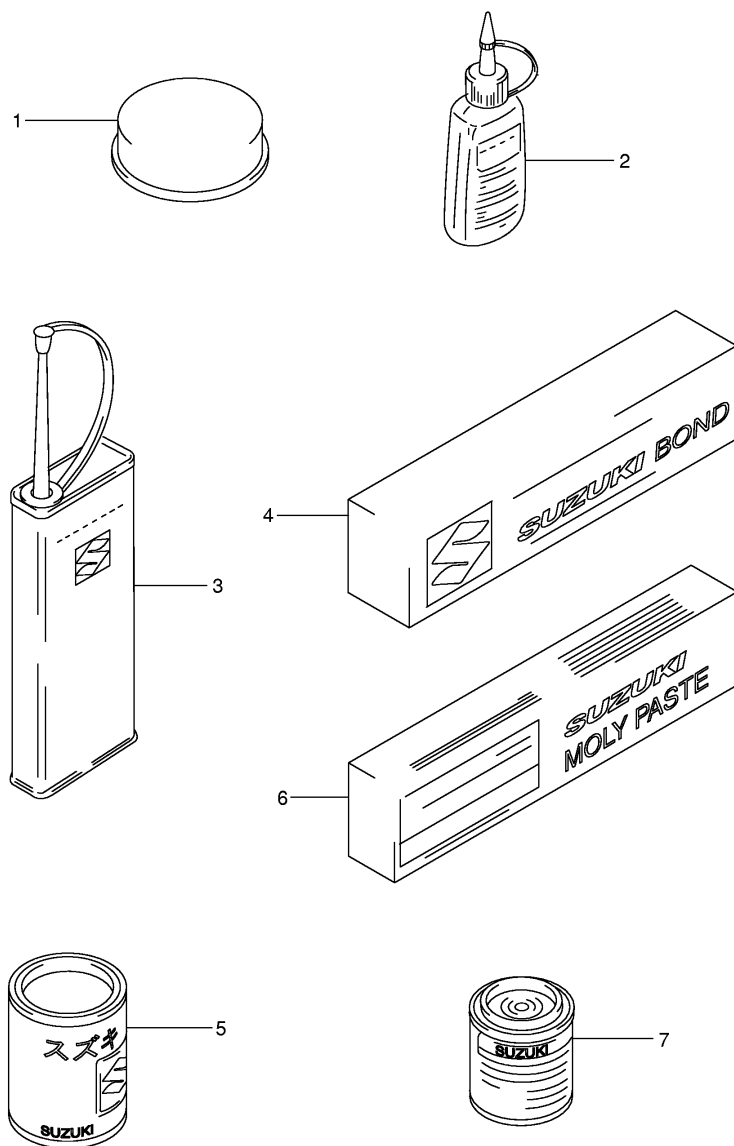

FIG.72

Ref No	Part No	Description
1	99000-25110	Suzuki Pbc Grease
2	99000-32020	Thread Lock Super (1333b)
2	99000-32030	Thread Lock Super (1303b)
2	99000-32050	Thread Lock Super (1342)
2	99000-32100	Thread Lock Super (1305)
2	99000-32130	Thread Lock Super (1360)
3	99000-32040	Thread Lock Cement
4	99000-31140	Suzuki Bond (1207b) (black)
4	99000-31110	Suzuki Bond (1215)
5	99000-25030	Suzuki Super Grease
6	99000-25140	Suzuki Moly Paste
7	99000-10209-YHG	Paint (oort Gray Metallic)
7	99000-10209-YHL	Paint (candy Sonoma Red)
7	99000-10209-YKV	Paint (mat Black No.2 Metallic)
7	99000-10209-YKY	Paint (pearl Vigor Blue)