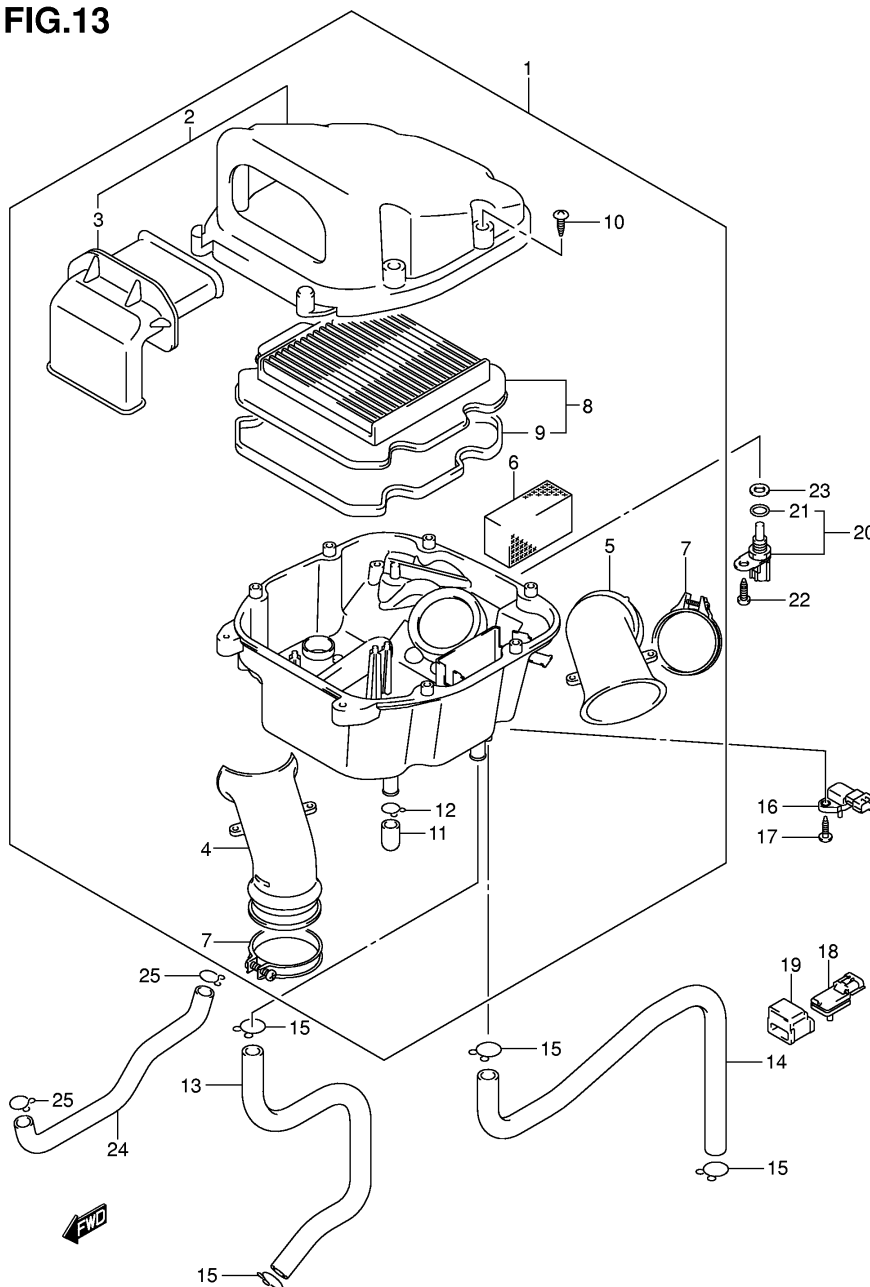

FIG.13

Ref No	Part No	Description
1	13700-27G10	Cleaner Assy, Air
2	13740-27G00	. Cap, Air Cleaner
3	13891-27G00	•• .. Tube, Inlet
4	13881-27G10	. Tube, Outlet A
5	13882-27G10	. Tube, Outlet B
6	13786-27G10	. Filter, Breather
7	13826-17G00	. Clamp, Outlet Tube Rear
8	13780-27G10	. Filter, Air Cleaner
9	13746-06G00	•• .. Gasket
10	03141-0516A	. Screw
11	13878-10G00	. Plug
12	09401-14301	. Clip
13	13851-27G00	Tube, Breather Crankcase
14	13852-27G10	Tube, Breather Crankcase
15	09401-15101	Clip
16	18590-17G01	Sensor, Boost Rh
17	03541-0516A	Screw
18	18591-41F00	Sensor, Boost Lh
19	18595-41F00	Holder
20	13650-41F10	Sensor Air Temp
21	13655-41F10	. O Ring
22	03511-0516A	Screw
23	09168-12017	Gasket
24	13865-27G00	Hose, Isc Valve
25	09401-15101	Clip

DL650K7 E02_013
AIR CLEANER