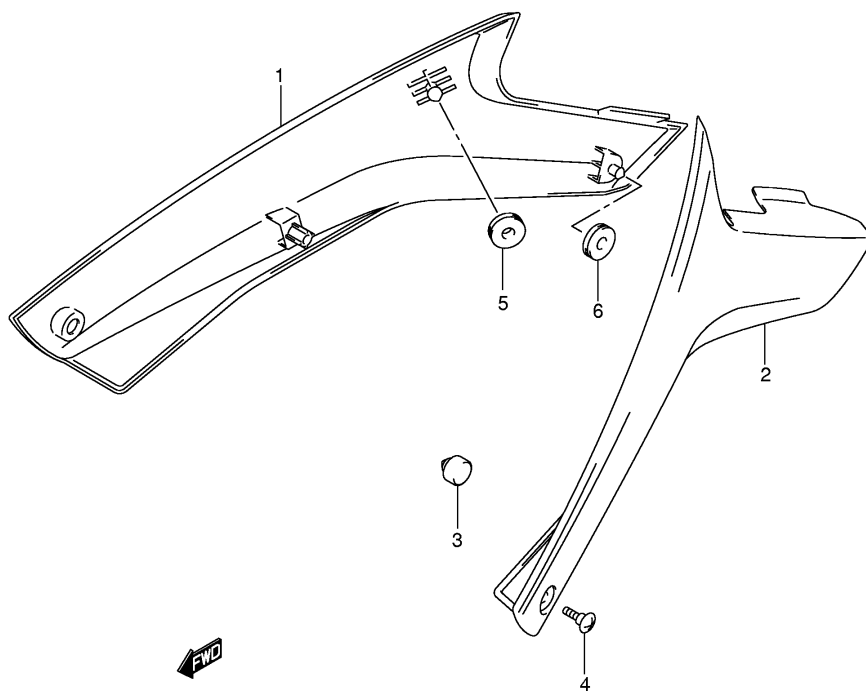

FIG.42

Ref No	Part No	Description
1	47111-06G00-291	Cover, Frame Rh (black)
2	47211-06G00-291	Cover, Frame Lh (black)
3	09321-10002	Cushion, Center
4	09139-06107	Screw, Front
5	09320-08018	Cushion, Upper
6	09320-08028	Cushion, Lower

FIG.43

Ref No	Part No	Description
1	47431-27GA0	Holder, Batteryh
2	63161-43E00	Bolt
3	03541-0516A	Screw
4	09280-61002	Band, Tool
5	95740-06G00	Cable, Helmet Lock
6	09800-21035	Tool Assy
7	09813-00027	Spanner (8x10)