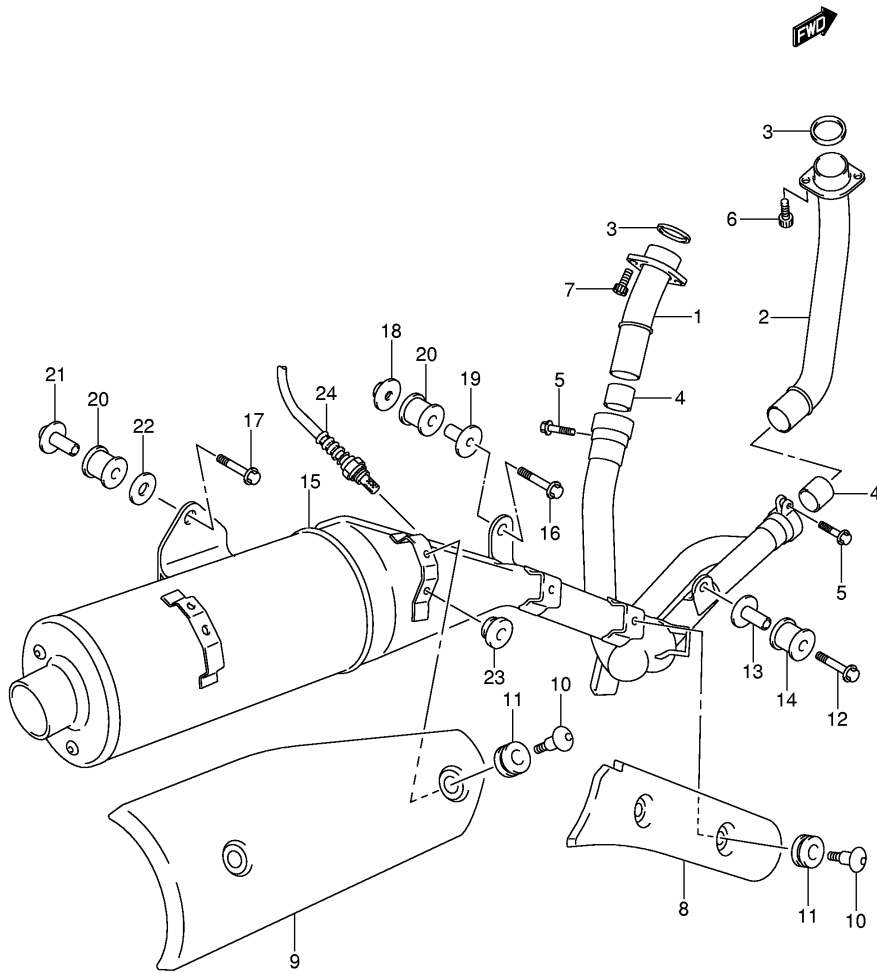

FIG.14

Ref No	Part No	Description
1	14150-27G00	Pipe, Exhaust Rear
2	14160-17G00	Pipe, Exhaust Front
3	14181-22D01	Gasket, Exhaust Pipe
4	14771-32E00	Connector, Muffler
5	09103-08365	Bolt
6	09106-08165	Bolt
7	07130-0825A	Bolt
8	14771-27G10	Cover, Muffler Front
9	14781-27G00	Cover, Muffler
10	09139-06087	Screw
11	09320-08070	Cushion
12	09118-08152	Bolt
13	09180-08152	Spacer (8.6x12x24.2)
14	09320-12048	Cushion
15	14305-27G60-H01	Muffler
16	01550-0845A	Bolt
17	09103-08358	Bolt
18	14414-27G00	Nut, Muffler Sprt
19	09180-08156	Spacer
20	09320-12049	Cushion
21	14414-06G00	Nut, Muffler Sprt
22	09160-08146	Washer
23	09321-10018	Cushion
24	18213-27G00	Sensor, Oxygen