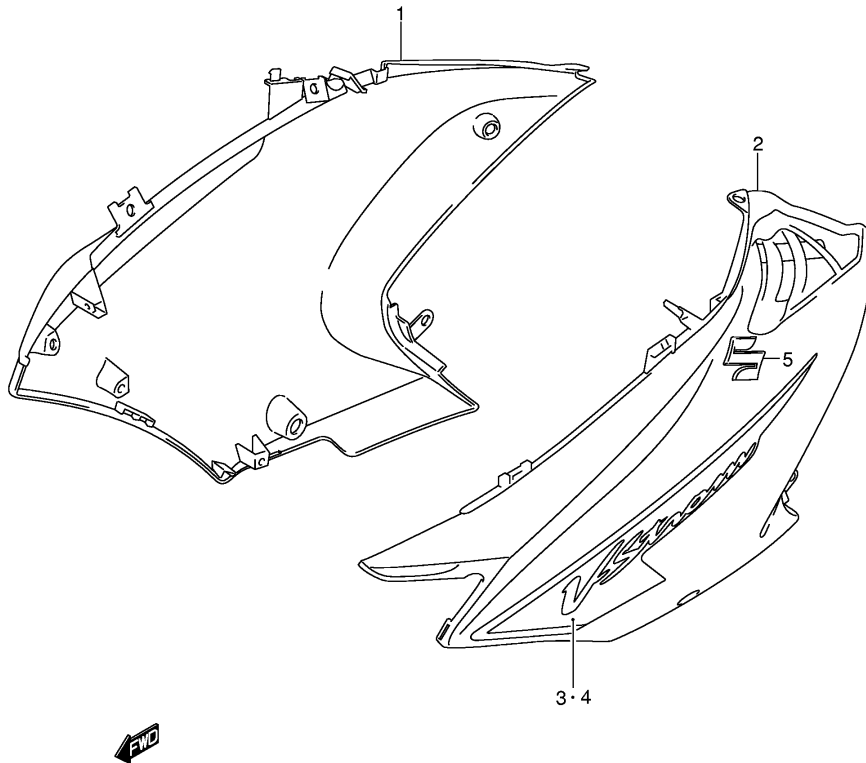

FIG.50

Ref No	Part No	Description
1	94402-27G30-YHG	Cowl Assy, Side Rh (gray)
1	94402-27G30-YHL	Cowl Assy, Side Rh (red)
1	94402-27G30-YKV	Cowl Assy, Side Rh (black)
1	94402-27G30-YKY	Cowl Assy, Side Rh (blue)
2	94403-27G30-YHG	Cowl Assy, Side Lh (gray)
2	94403-27G30-YHL	Cowl Assy, Side Lh (red)
2	94403-27G30-YKV	Cowl Assy, Side Lh (black)
2	94403-27G30-YKY	Cowl Assy, Side Lh (blue)
3	68685-27G10-DTF	. . Tape, Side Rh
3	68685-27G10-DTG	. . Tape, Side Rh
3	68685-27G10-DTH	. . Tape, Side Rh
3	68685-27G10-DTJ	. . Tape, Side Rh
4	68695-27G10-DTF	. . Tape, Side Lh
4	68695-27G10-DTG	. . Tape, Side Lh
4	68695-27G10-DTH	. . Tape, Side Lh
4	68695-27G10-DTJ	. . Tape, Side Lh
5	68111-18G20	. . Emblem, "s"