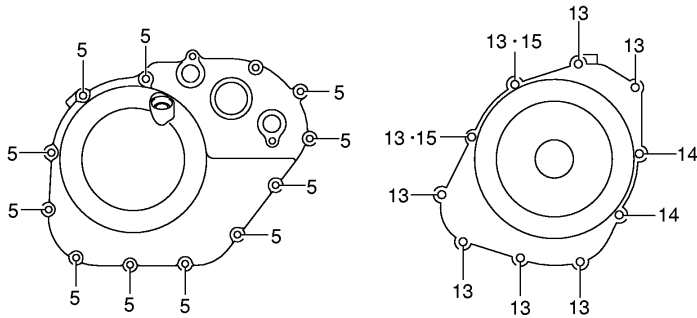

FIG.6

Ref No	Part No	Description
1	11340-17G00	Cover, Clutch
2	11971-33210	• . Lens, Oil Level Check
3	11482-17G00	Gasket, Clutch Cover Inner
4	04211-09149	Pin
5	09103-06214	Bolt
6	11971-25D00	Plug, Oil Filler
7	09280-17003	O Ring (d:3.1,id:16.8)
8	11361-27G00	Cover, Engine Sprocket
9	09103-06224	Bolt
10	11351-19F50	Cover, Magneto
11	11483-19F00	Gasket, Magneto Cover
12	04211-09149	Pin
13	09103-06214	Bolt
14	09103-06239	Bolt
15	09168-06023	Gasket (5.8x13x1.2)
16	09259-26011	Plug
17	09280-22008	O Ring (d:3.1,id:22.7)
18	09248-16012	Plug
19	09168-16002	Gasket (13.8x18.8x0.4)