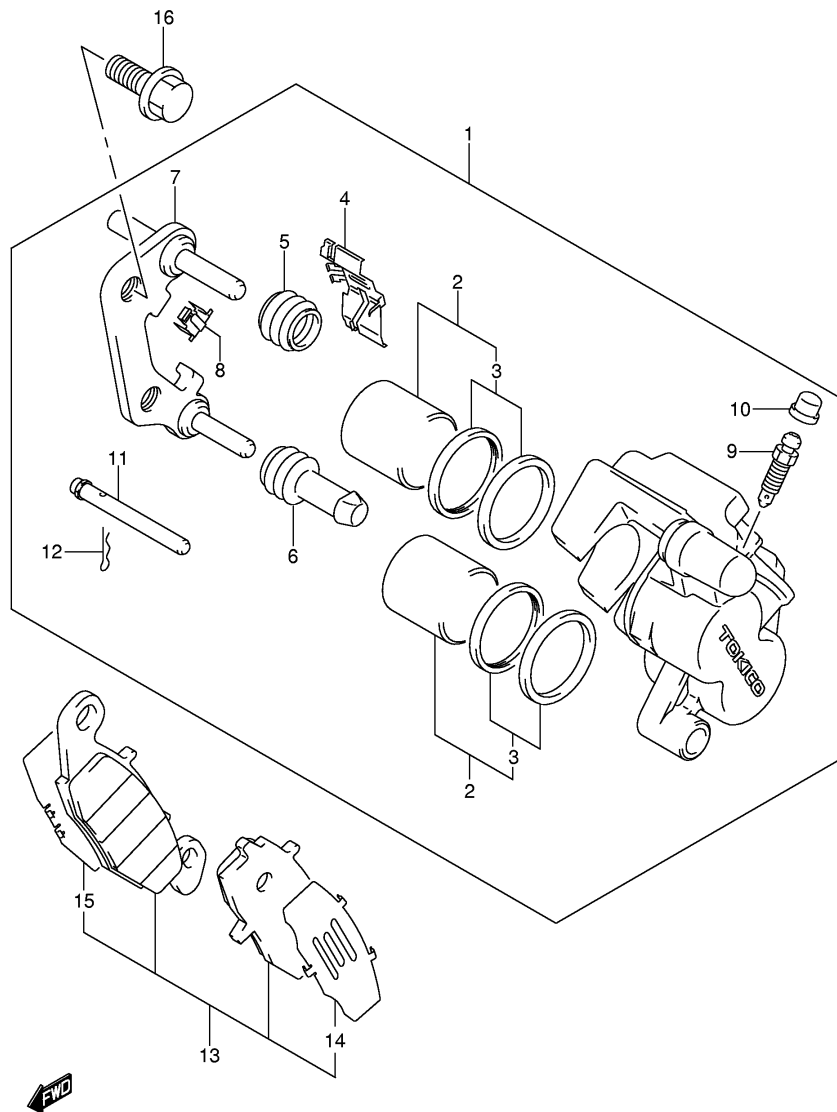

FIG.60

Ref No	Part No	Description
1	59100-33DF0-999	Caliper Assy, Front Rh
1	59300-33DF0-999	Caliper Assy, Front Lh
2	59300-01820	. Piston Set
3	59100-04851	•• . Seal Set, Piston
4	59115-33D00	. Spring Rh
4	59315-33D00	. Spring Lh
5	59112-44B00	. Boot
6	59313-36500	. Insulator
7	59150-33D01	. Carrier, Caliper, R
7	59350-33D01	. Carrier, Caliper, L
8	59116-33D00	. Guide
9	59121-18410	. Bleeder
10	55156-66310	. Cap
11	59141-44B01	. Pin
12	69142-45000	. Clip
13	59102-33870	Pad & Shim Set Rh
13	59302-33850	Pad & Shim Set Lh
14	59171-33D00	. Shim
15	59172-33D00	. Shim, No.2
16	09103-10372	Bolt