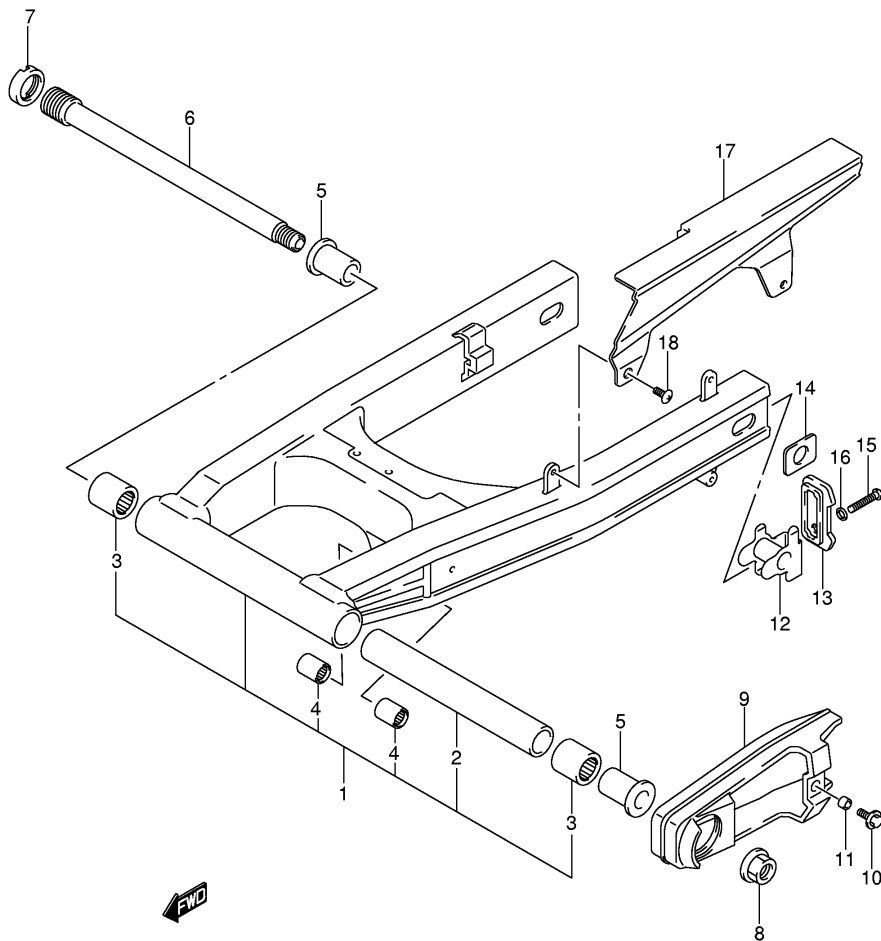

FIG.64

Ref No	Part No	Description
1	61000-27G20	Swinging Arm Assy, Rear
2	09180-20118	. Spacer, Rear Swinging Arm
3	09263-25059	. Bearing, Pivot
4	09263-17037	. Bearing, Cushion Rod
5	61251-31E00	Spacer, Swinging Arm
6	61211-06G00	Shaft, Rr Swinging Arm Pivot
7	61214-19F00	Nut, Pivot Shaft
8	08319-3118A	Nut
9	61273-27G00	Buffer, Chain Touch Defense
10	09116-06152	Bolt (6x20)
11	09180-06283	Spacer (6.5x10x7)
12	61410-03F00	Adjuster, Chain
13	61421-33D01	Plate, Chain Adjuster Guide, R
13	61422-33D01	Plate, Chain Adjuster Guide, L
14	64712-03F00	Washer, Chain Adjuster, R
14	64713-03F00	Washer, Chain Adjuster, L
15	09106-08119	Bolt
16	09164-08015	Washer
17	61310-16G00	Case, Chain
18	09139-06083	Screw