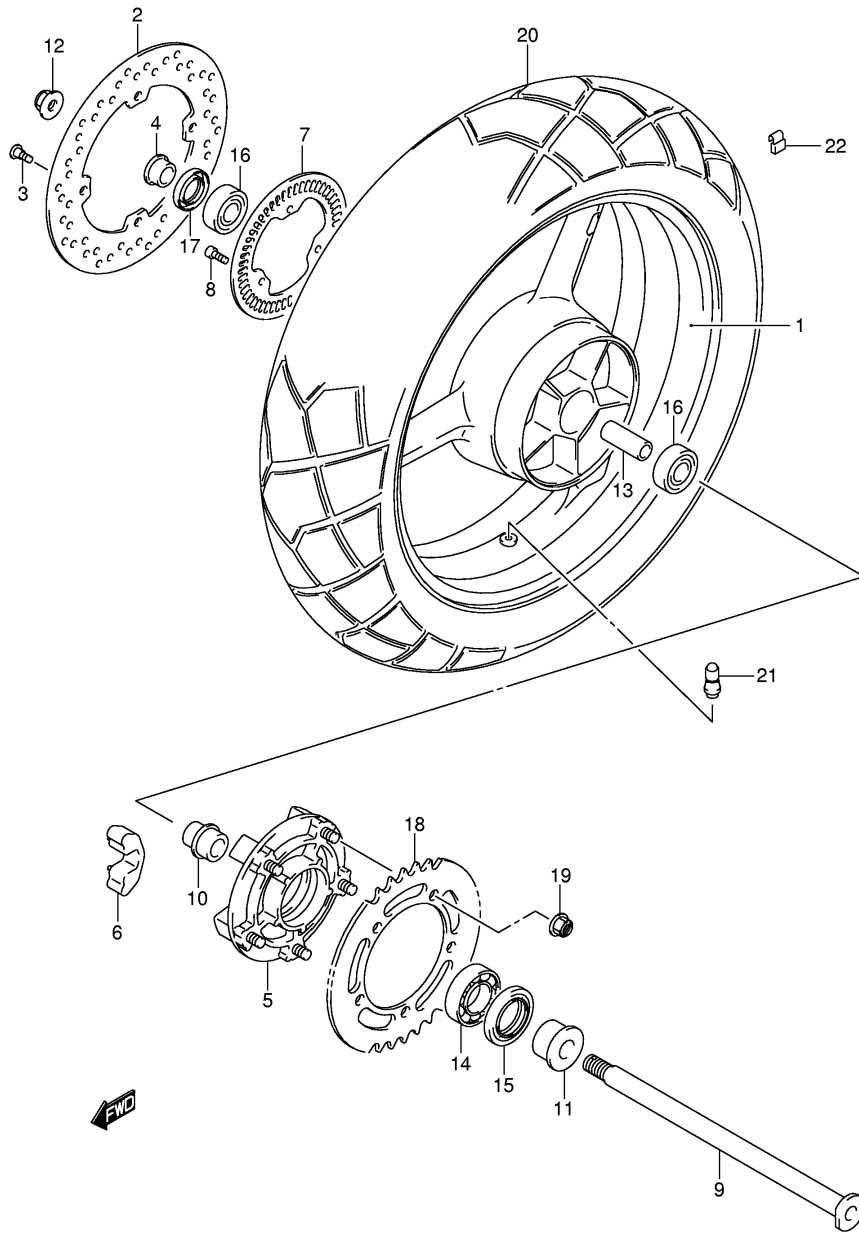

FIG.67

Ref No	Part No	Description
1	64111-06G20-019	Wheel, Rear (17m/cxmt4.00) (black)
2	69211-06G00	Disc, Rear Brake
3	09106-08160	Bolt
4	64741-10F00	Spacer, Rear Axle Rh
5	64610-35F10	Drum, Rear Sprocket
6	64651-35F10	Absorber, Rear Hub Shock
7	54162-27G00	Ring, Speed Sensor Rr
8	07130-05127	Bolt
9	64711-03F00	Axle, Rear
10	64733-06G00	Retainer, Rear Sprocket Drum
11	64751-27G00	Spacer, Rear Axle Lh
12	08319-3118A	Nut
13	09180-20112	Spacer, Rear Hub Bearing
14	09262-32007	Bearing (32x65x17)
15	09285-39001	Seal, Rear Sprocket Drum Oil
16	08123-62047	Bearing (20x47x14)
17	09285-28001	Seal, Dust
18	64511-27G00	Sprocket, Rear (nt:47-525)
19	08319-31107	Nut
20	65110-06G10	Tire, Rear, 150/70r17m/c 69h (bridgestone)
21	43130-24A00	Valve Assy, Wheel Rim
22	43222-73H10	Balancer, Wheel No.1
22	43224-73H10	Balancer, Wheel No.2
22	43226-73H10	Balancer, Wheel No.3

DL650K7 E02_067
REAR WHEEL