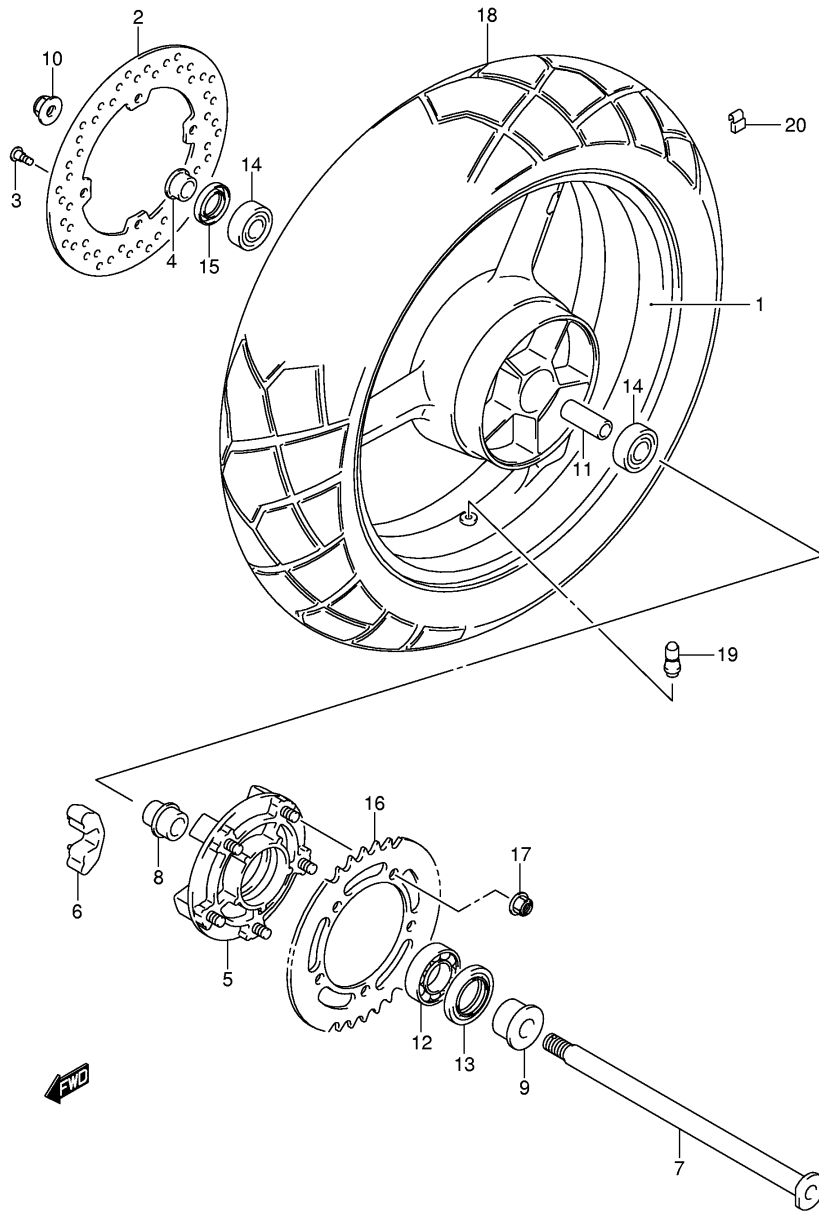

DL650K7 E02_065
REAR CUSHION LEVER

FIG.66

Ref No	Part No	Description
1	64111-06G10-019	Wheel, Rear (17m/cxmt4.00) (black)
2	69211-06G00	Disc, Rear Brake
3	09106-08160	Bolt
4	64741-10F00	Spacer, Rear Axle Rh
5	64610-35F10	Drum, Rear Sprocket
6	64651-35F10	Absorber, Rear Hub Shock
7	64711-03F00	Axle, Rear
8	64733-06G00	Retainer, Rear Sprocket Drum
9	64751-27G00	Spacer, Rear Axle Lh
10	08319-3118A	Nut
11	09180-20112	Spacer, Rear Hub Bearing
12	09262-32007	Bearing (32x65x17)
13	09285-39001	Seal, Rear Sprocket Drum Oil
14	08123-62047	Bearing (20x47x14)
15	09285-28001	Seal, Dust
16	64511-27G00	Sprocket, Rear (nt:47-525)
17	08319-31107	Nut
18	65110-06G10	Tire, Rear, 150/70r17m/c 69h (bridgestone)
19	43130-24A00	Valve Assy, Wheel Rim
20	43222-73H10	Balancer, Wheel No.1
20	43224-73H10	Balancer, Wheel No.2
20	43226-73H10	Balancer, Wheel No.3

DL650K7 E02_066
REAR WHEEL