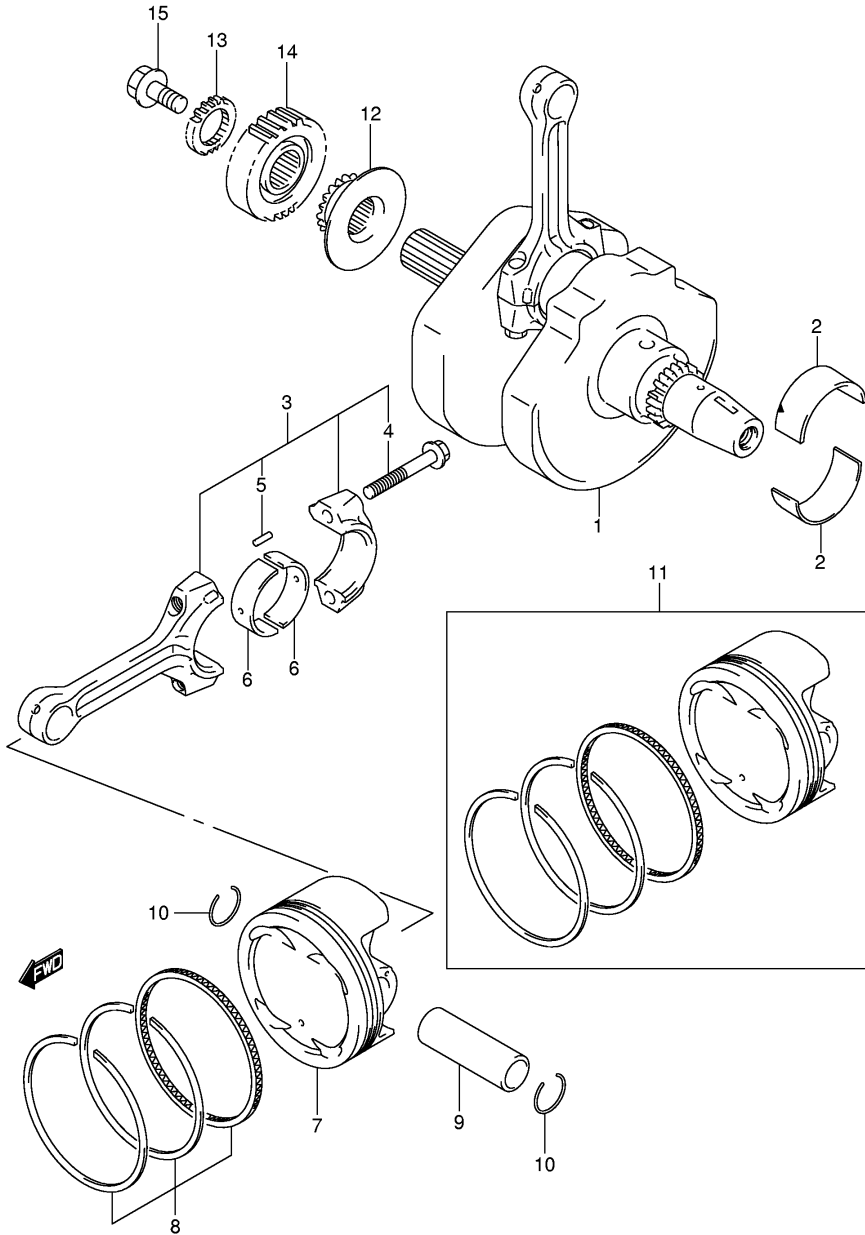

DL650K7 E02\_005  
CRANKCASE

FIG.6

Ref No	Part No	Description
1	11340-17G00	Cover, Clutch
2	11971-33210	• . Lens, Oil Level Check
3	11482-17G00	Gasket, Clutch Cover Inner
4	04211-09149	Pin
5	09103-06214	Bolt
6	11971-25D00	Plug, Oil Filler
7	09280-17003	O Ring (d:3.1,id:16.8)
8	11361-27G00	Cover, Engine Sprocket
9	09103-06224	Bolt
10	11351-19F50	Cover, Magneto
11	11483-19F00	Gasket, Magneto Cover
12	04211-09149	Pin
13	09103-06214	Bolt
14	09103-06239	Bolt
15	09168-06023	Gasket (5.8x13x1.2)
16	09259-26011	Plug
17	09280-22008	O Ring (d:3.1,id:22.7)
18	09248-16012	Plug
19	09168-16002	Gasket (13.8x18.8x0.4)

FIG.7

Ref No	Part No	Description
1	12220-17G00	Crankshaft Set
2	12229-27G00-0A0	Bearing, Crankshaft (green)
2	12229-27G00-0B0	Bearing, Crankshaft (black)
2	12229-27G00-0C0	Bearing, Crankshaft (brown)
3	12160-17G10	Connecting Rod Assy
4	12163-24F10	• Bolt, Connecting Rod
5	04221-04089	• Pin, Connecting Rod
6	12164-46E01-0A0	Bearing, Crank Pin (green)
6	12164-46E01-0B0	Bearing, Crank Pin (black)
6	12164-46E01-0C0	Bearing, Crank Pin (brown)
6	12164-46E01-0D0	Bearing, Crank Pin (yellow)
7	12111-20F10-0F0	Piston
8	12140-17G10	Ring Set, Piston
9	12151-05A00	Pin, Piston
10	09381-20004	Circlip
11	12100-17G10-050	Piston Set (os:0.5)
12	12731-19F00	Sprocket, Cam Chain Drive
13	17451-17G00	Gear, Water Pump Drive
14	21111-20F10	Gear, Primary Drive
15	09103-10338	Bolt, Primary Drive Gear