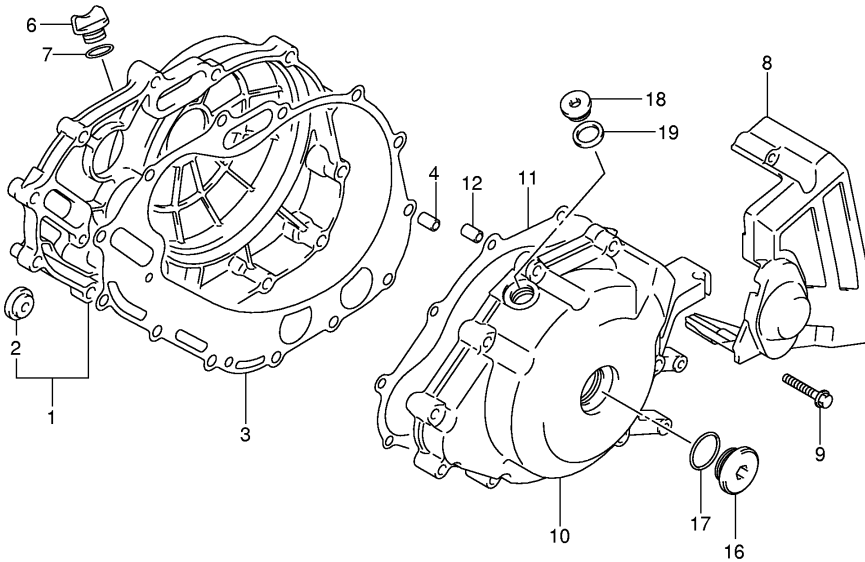

DL650K7 E02\_005  
CRANKCASE

FIG.6

Ref No	Part No	Description
1	11340-17G00	Cover, Clutch
2	11971-33210	• . Lens, Oil Level Check
3	11482-17G00	Gasket, Clutch Cover Inner
4	04211-09149	Pin
5	09103-06214	Bolt
6	11971-25D00	Plug, Oil Filler
7	09280-17003	O Ring (d:3.1,id:16.8)
8	11361-27G00	Cover, Engine Sprocket
9	09103-06224	Bolt
10	11351-19F50	Cover, Magneto
11	11483-19F00	Gasket, Magneto Cover
12	04211-09149	Pin
13	09103-06214	Bolt
14	09103-06239	Bolt
15	09168-06023	Gasket (5.8x13x1.2)
16	09259-26011	Plug
17	09280-22008	O Ring (d:3.1,id:22.7)
18	09248-16012	Plug
19	09168-16002	Gasket (13.8x18.8x0.4)

FIG.7

Ref No	Part No	Description
1	12220-17G00	Crankshaft Set
2	12229-27G00-0A0	Bearing, Crankshaft (green)
2	12229-27G00-0B0	Bearing, Crankshaft (black)
2	12229-27G00-0C0	Bearing, Crankshaft (brown)
3	12160-17G10	Connecting Rod Assy
4	12163-24F10	• Bolt, Connecting Rod
5	04221-04089	• Pin, Connecting Rod
6	12164-46E01-0A0	Bearing, Crank Pin (green)
6	12164-46E01-0B0	Bearing, Crank Pin (black)
6	12164-46E01-0C0	Bearing, Crank Pin (brown)
6	12164-46E01-0D0	Bearing, Crank Pin (yellow)
7	12111-20F10-0F0	Piston
8	12140-17G10	Ring Set, Piston
9	12151-05A00	Pin, Piston
10	09381-20004	Circlip
11	12100-17G10-050	Piston Set (os:0.5)
12	12731-19F00	Sprocket, Cam Chain Drive
13	17451-17G00	Gear, Water Pump Drive
14	21111-20F10	Gear, Primary Drive
15	09103-10338	Bolt, Primary Drive Gear