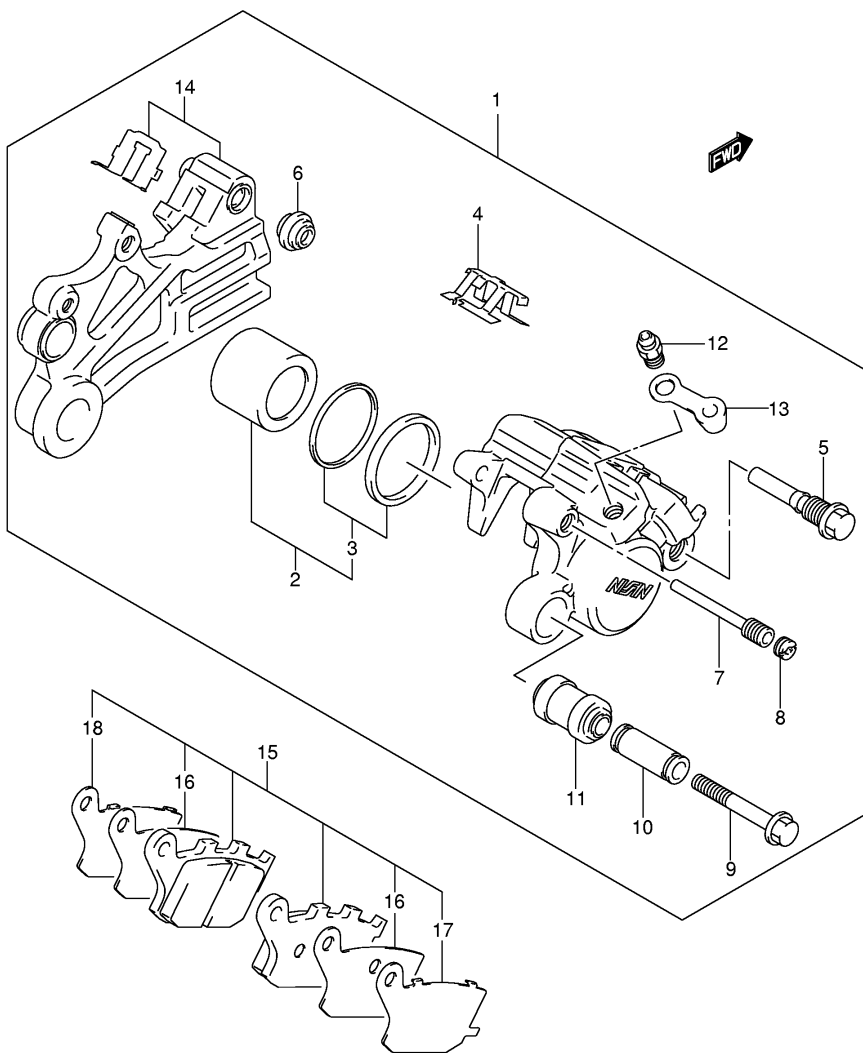

FIG.69

Ref No	Part No	Description
1	69100-27G00-999	Caliper Assy, Rear
2	69100-04810	• Piston Set
3	69100-04820	• Seal Set, Piston
4	69115-06G00	• Spring, Pad
5	69105-04F00	• Bolt
6	59303-14500	• Boot
7	69141-40F00	• Pin, Hanger
8	59146-21E10	• Plug
9	69182-04F00	• Bolt
10	69185-04F00	• Sleeve
11	69186-04F00	• Boot
12	59121-01A00	• Bleeder
13	59122-01A00	• Cap
14	69150-27G00	• Bracket
15	69100-06830	Pad & Retainer Set
16	69132-06G00	• Insulator
17	69133-06G00	• Retainer
18	69134-06G00	• Retainer