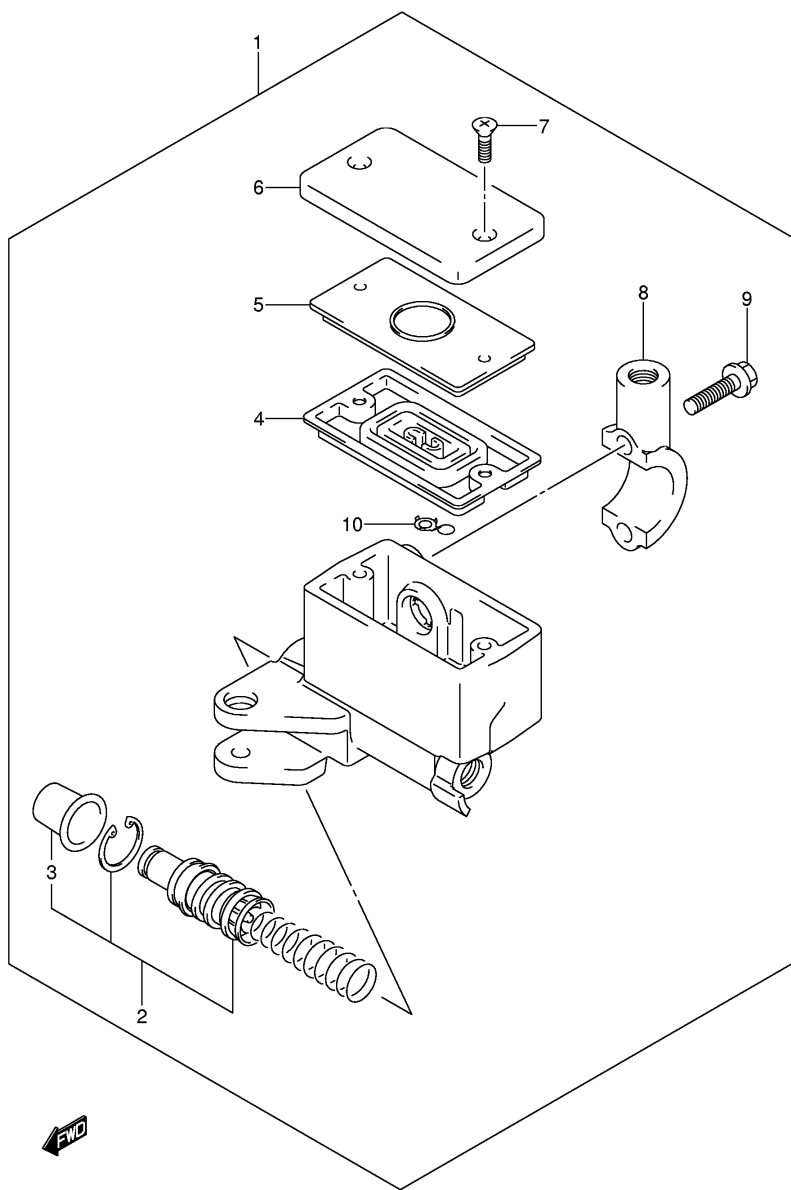

FIG.63

Ref No	Part No	Description
1	59600-10G10	Cylinder Assy, Front Master
2	59600-45850	• Piston/cup Set
3	59666-44300	•• Boot
4	59667-49460	• Diaphragm
5	59668-41C00	• Plate, Diaphragm
6	59669-10G00	• Cap
7	69689-49300	• Screw
8	59671-32F00	• Holder
9	59675-02FA0	• Bolt (6x22)
10	59664-32F00	• Protector