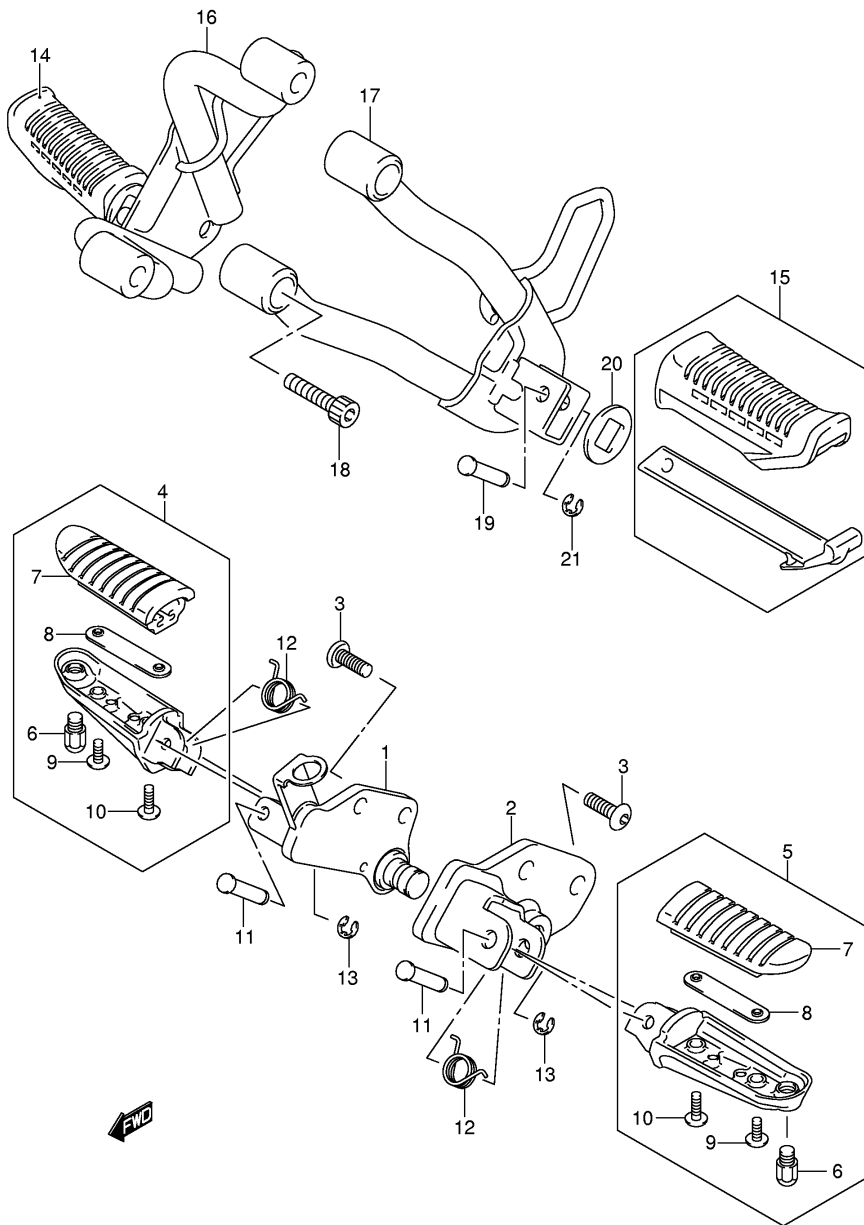

FIG.38

Ref No	Part No	Description
1	43510-27G01-YAP	Bracket, Front Rh (black)
2	43520-27G01-YAP	Bracket, Front Lh (black)
3	09106-08150	Bolt
4	43501-06G01	Footrest Assy, Front Rh
5	43502-06G01	Footrest Assy, Front Lh
6	43576-07D01	. Bolt, Bank Sensor
7	43551-06G00	. Rubber
8	43552-06G00	. Plate
9	02142-0516A	. Screw, Outer
10	02142-05203	. Screw, Inner
11	09208-08010	Pin
12	09448-18022	Spring
13	08332-1106A	E Ring
14	43600-12B00	Footrest Assy, Pillion Rh
15	43700-12B00	Footrest Assy, Pillion Lh
16	43810-27G10-019	Bracket, Pillion Rh (black)
17	43820-27G01-019	Bracket, Pillion Lh (black)
18	09106-08074	Bolt, Bracket
19	09208-06005	Pin
20	43631-34A01	Plate, Footrest Lh
21	08332-1104A	E Ring