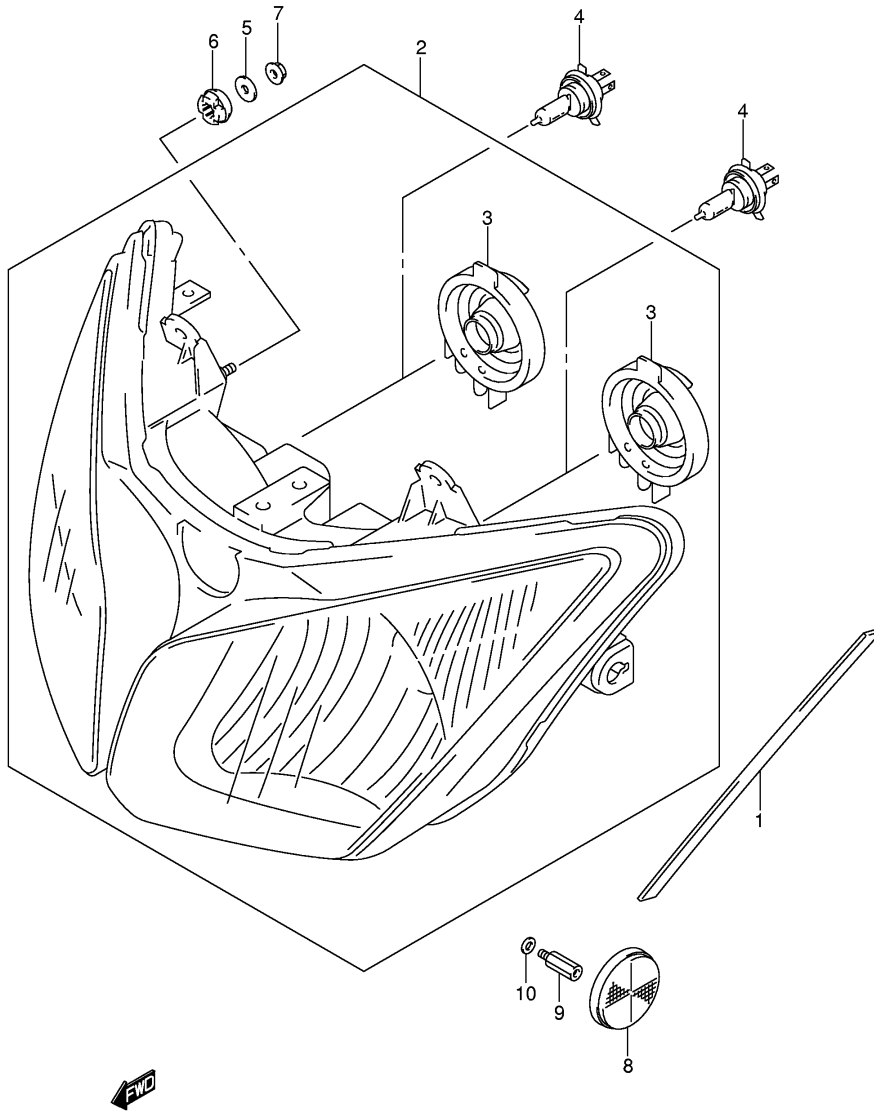

FIG.31

Ref No	Part No	Description
1	33652-06G10	Cushion, Headlamp
2	35100-06G30-999	Headlamp Assy
3	35125-77A00	• . Cover, Socket
4	09471-12182	Bulb (12v60/55w,h4)
5	09160-06088	Washer (6.5x20x1.6)
6	09320-09010	Cushion, Headlamp
7	08310-00063	Nut
8	35950-14A00	Reflex Reflector Assy, Fr
9	09119-05023	Bolt
10	08322-01053	Washer