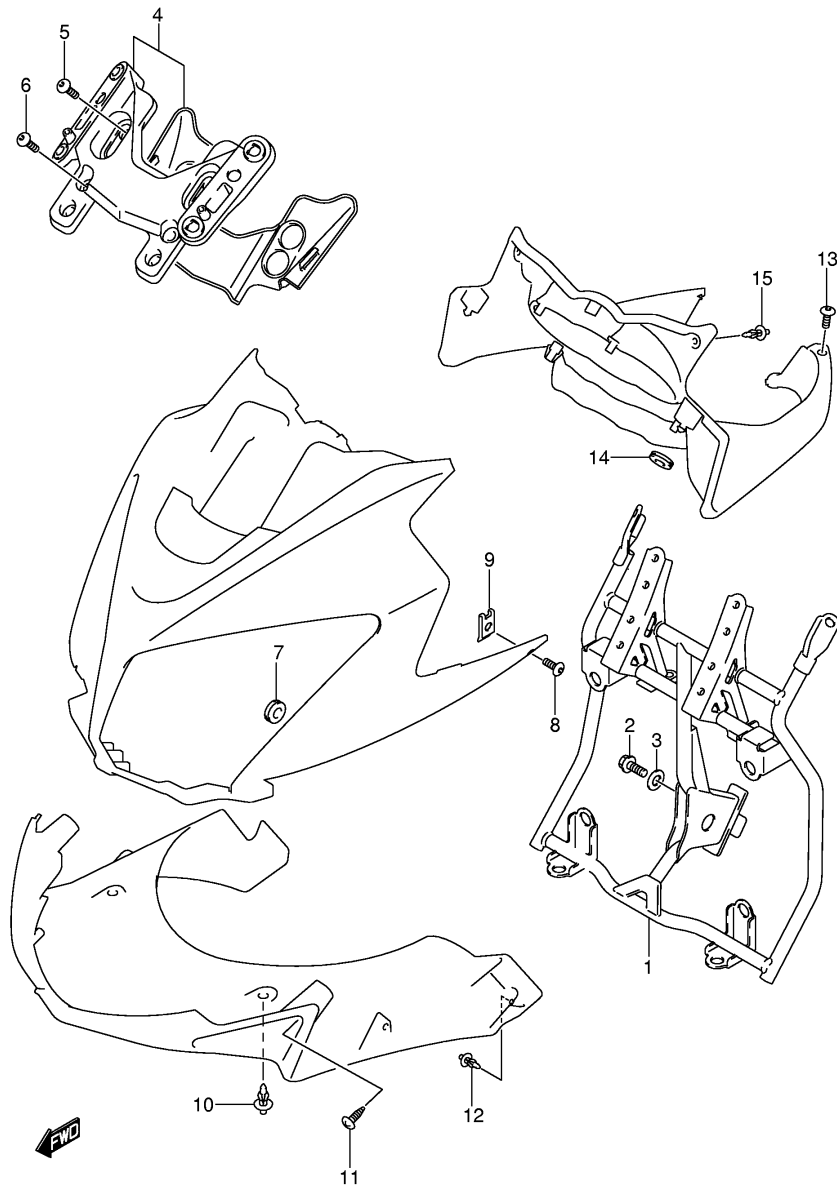

FIG.49

Ref No	Part No	Description
1	94510-27G01	Brace, Cowling
2	01550-0820A	Bolt
3	09164-08020	Washer
4	94600-27G00	Brace, Windscreen
5	09139-06126	Screw, Upper
6	09139-06120	Screw, Lower
7	09320-08028	Cushion
8	09139-05064	Screw, Side
9	09148-05038	Nut, Side
10	09409-07333	Clip, Inner Cover Upper
11	03241-0516A	Screw, Inner Cover
12	09409-06314-5PK	Clip, Side (black)
13	09139-06122	Screw, Meter Panel Rear Side
14	09320-06016	Cushion, Meter Panel Rear
15	09409-06314-5PK	Clip, Meter Panel (black)