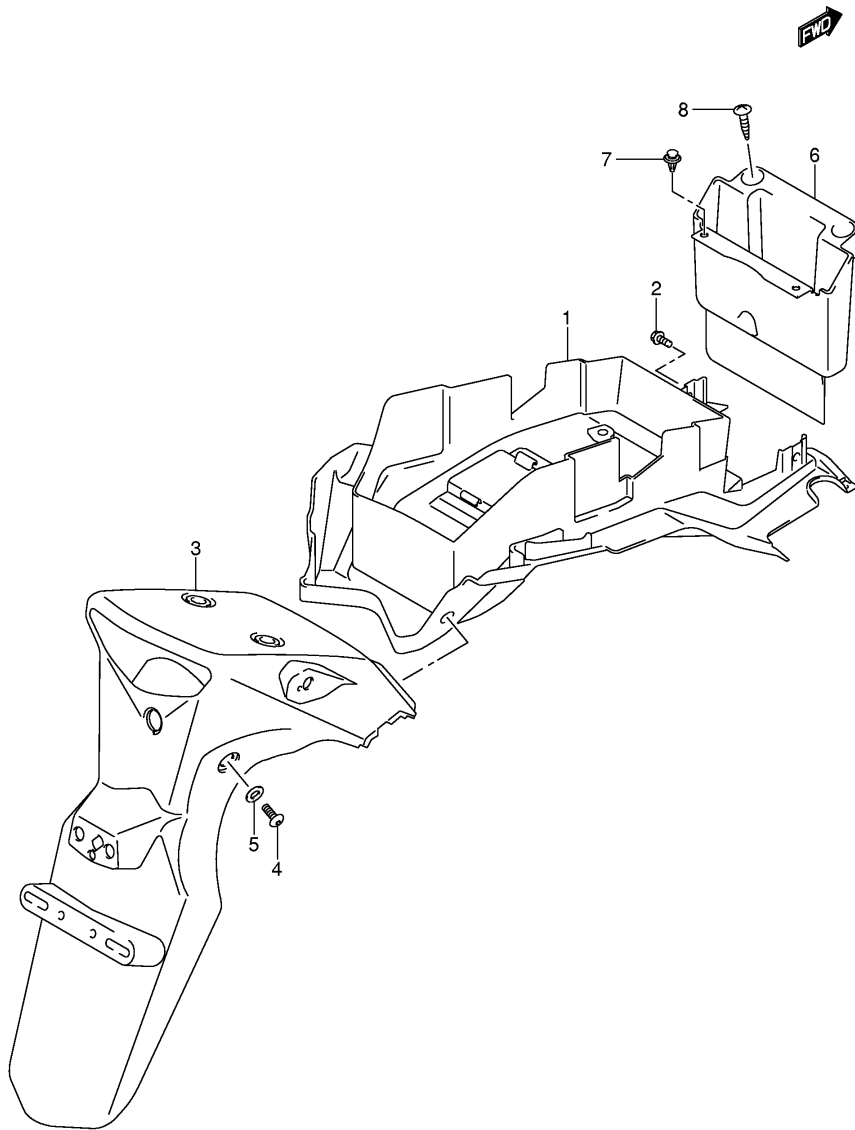

FIG.47

Ref No	Part No	Description
1	63111-27GA0	Fender, Rear Front
2	09116-06098	Bolt
3	63112-27G10-5PK	Fender, Rear (black)
4	09139-06140	Bolt
5	09160-06109	Washer
6	55667-27G00	Cover, Lower
7	09409-08308-5ES	Clip (black)
8	03541-0516A	Screw