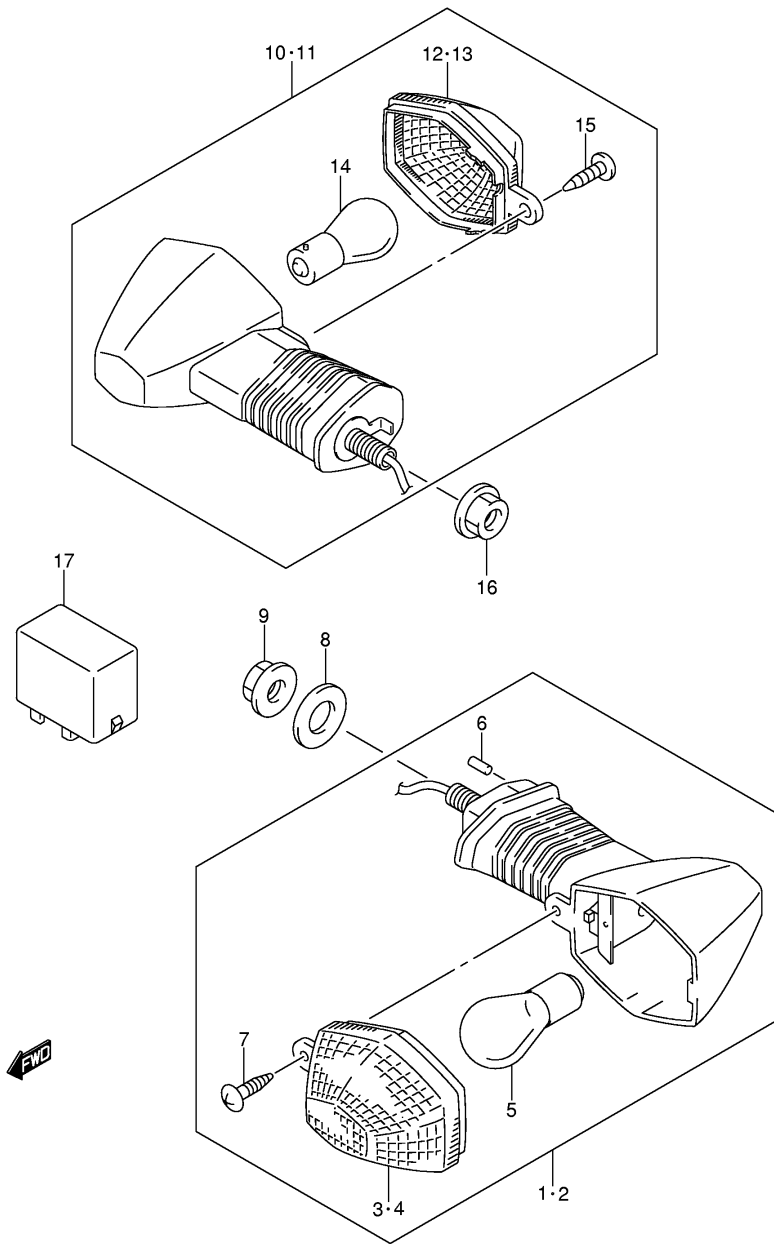

FIG.32

Ref No	Part No	Description
1	35601-27G00	Lamp Assy, Front Turnsignal Rh
2	35602-27G00	Lamp Assy, Front Turnsignal Lh
3	35612-31F30	• . Lens, Rh
4	35632-31F30	• . Lens, Lh
5	09471-12045	• . Bulb (12v,21w)
6	09202-04017	• . Pin
7	03242-04163	• . Screw
8	09160-12092	Washer (12.5x30x1.6)
9	08316-10123	Nut
10	35603-27G00	Lamp Assy, Rear Turnsignal Rh
11	35604-27G00	Lamp Assy.rear Turnsignal Lh
12	35632-31F30	• . Lens, Rh
13	35612-31F30	• . Lens, Lh
14	09471-12045	• . Bulb (12v,21w)
15	03242-04163	• . Screw
16	08316-10123	Nut
17	38610-03F00	Relay Assy, Turnsignal Lamp